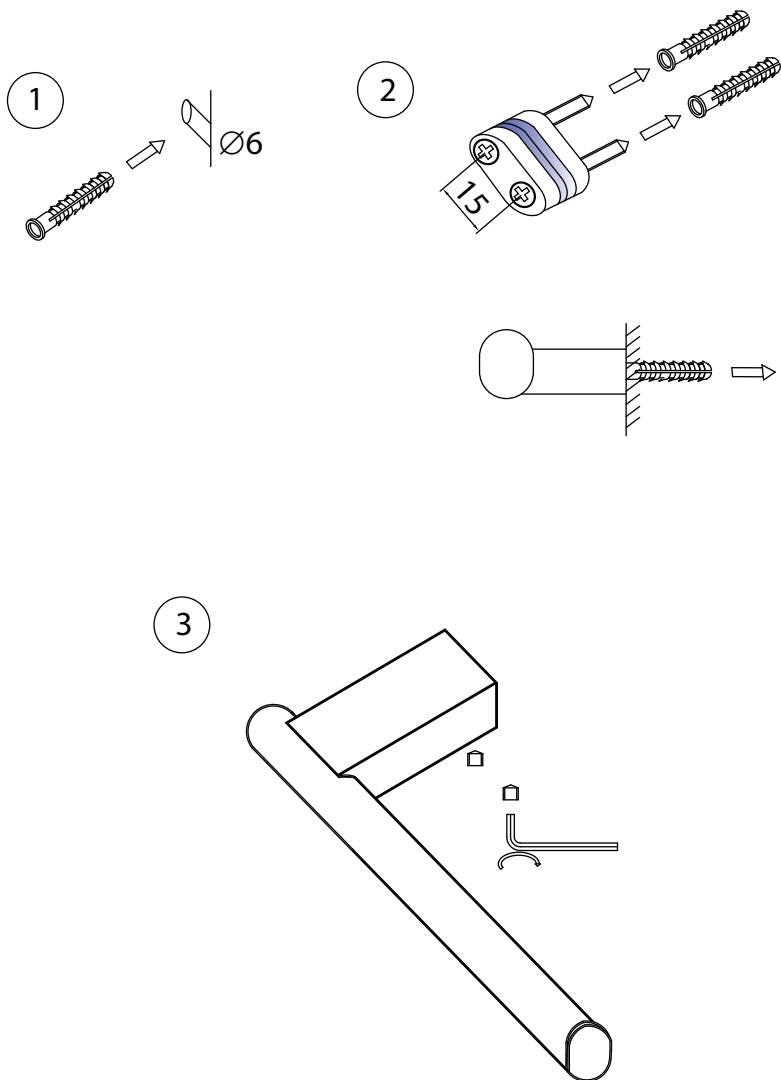

BC277-1

# DOLPHIN SINGLE TOILET ROLL HOLDER

---

INSTRUCTION MANUAL

May 2024

**D**  
DOLPHIN

# INSTALL DIAGRAM

Attach to the wall with the fixings supplied, through the pre-cut screw holes.

**Dolphin Solutions Ltd**

Southpoint, Compass Park, Bodiam,  
Robertsbridge, TN32 5BS

Tel: +44 (0)1424 20 22 24