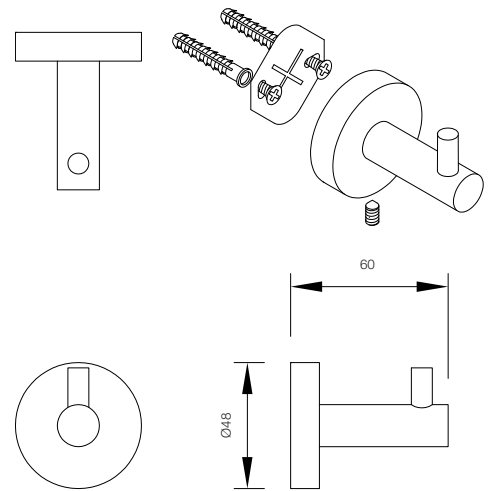

BC725

DOLPHIN SINGLE ROBE HOOK

- › Timeless design for prestigious appearance in high class environments
- › 304 stainless steel for easy care and durability
- › Robust 'hidden fix' anti-rotation wall plate fixing for secure anti-theft mounting
- › Available in satin (brushed) stainless steel to compliment other Dolphin products

DIAMETER   **48 MM**
PROJECTION   **60 MM**

PRODUCT CODES

› Double hook see

BC726