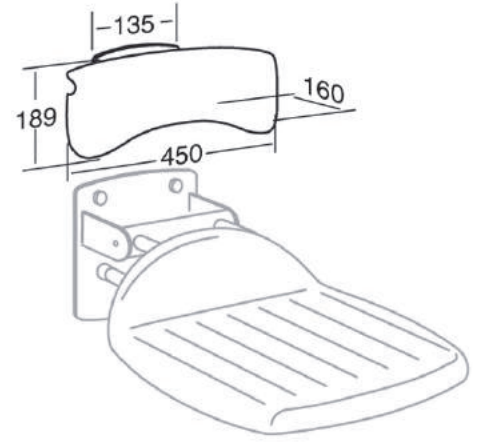

BC5083-34

DOLPHIN SHOWER BACK REST

- > Back rest for folding shower seat, back rest pale grey
- > Includes fixing kit for brick wall
- > Adjustability Fixed mounting
- > Materials The wall profile is made of diecast aluminium, and the backrest is made of vacuummoulded polyethylene (PE)
- > Dolphin five year warranty
- > See BC5083-33 for shower seat

HEIGHT	189 MM
WIDTH	450 MM
PROJECTION	160 MM

PRODUCT CODES

- > BC5083-33 Dolphin Shower Seat
- > BC5083-34 Dolphin Shower Back Rest