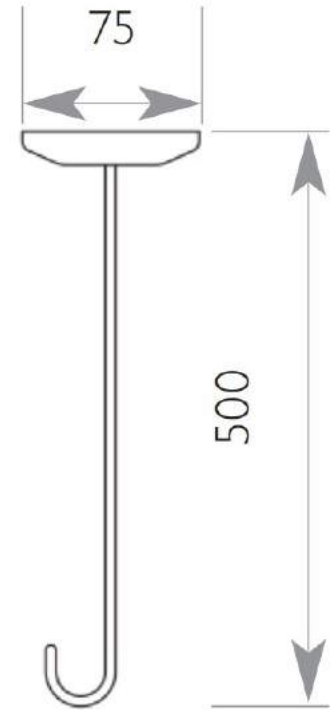

BC5063-SHV

DOLPHIN ROSELESS DOC M SHOWER SET – VALVELESS

- › Compliant with Part M of the Building Regulations
- › Complete set includes all of the items listed below to ensure compliance from specification to installation
- › All items of a co-ordinated design to achieve a consistent aesthetic look throughout the washroom
- › Cost effective alternative to sourcing all items individually
- › Set is delivered in one package for easy installation - To assist blind or partially sighted persons in navigating the washroom there should be a contrast difference of 30 between the LRV (Light Reflective Value) of fixtures/fittings and surrounding surfaces as well as between floors, walls, doors and ceilings. Contact the Dolphin Technical Team for assistance.
- › This pack uses TMV Certified valves
- › BC5063-SHV Pack contains:
 - › BC5083-11 Shower Curtain Rail x1
 - › BC5083-12 Shower Rail Ceiling Stay x1
 - › BC5083-14 Shower Curtains x2
 - › BC5083-13 Shower Curtain Hooks x24
 - › BC5063-02 Grab Rail – 600mm x1
 - › BC5063-01 Grab Rail – 450mm x1
 - › BC5023-07 Hinged Drop Down Rail x 2
 - › BC5083-33 Shower Seat x1
 - › BC5083-34 Back Rest x1
 - › BC5083-121 Alarm Pull Cord x1
 - › BC725 Robe Hooks x2
 - › BC5083-101 Mirror 1000mm x 400mm x1

BC5083-11 / BC5083-11-PSS

DOLPHIN 1200MM X 1200MM SHOWER CURTAIN RAIL

- › Non-corrosive stainless steel construction
- › Concealed fixings
- › Bespoke lengths, shapes and sizes available
- › Doc M compliant
- › Ceiling stay (not included) available for purchase separately, code BC5083-12
- › For use with BC5083-13 curtain hooks and BC5083-14 shower curtain (not included)
- › Available in satin brushed and mirror polish finishes
- › Powder coated finishes in any RAL colour also available

PROJECTION	1200MM
DIAMETER	25MM
HEIGHT FROM CEILING	500MM

PRODUCT CODES

BC5083-11 - Stainless Steel Shower Curtain Rail 1200mm x 1200mm Satin Brushed Finish

BC5083-11-PSS - Stainless Steel Shower Curtain Rail 1200mm x 1200mm Mirror Polish Finish