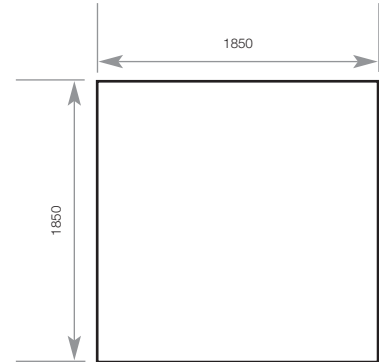

BC5083-14

DOLPHIN SHOWER CURTAIN

- > White shower curtain
- > 4oz weighted white polyester
- > Hooks are not included with curtain
- > 12 hooks required per curtain

HEIGHT	1830 MM
WIDTH	1830 MM