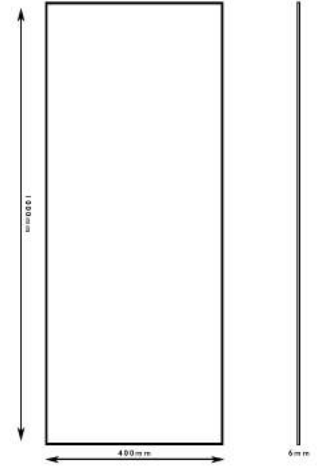

- > High quality stainless steel construction
- > Minimalist contemporary design
- > Rail folds up
- > Fixings not included
- > Tested to a drop weight of 130kg from a vertical position of 45°

HEIGHT	139MM
DIAMETER	32MM
PROJECTION	800MM
FIXING HOLES	8MM

HEIGHT	220 MM
WIDTH	450 MM
PROJECTION	650 MM

PRODUCT CODES

- > **BC5083-33** Dolphin Shower Seat
- > **BC5083-34** Dolphin Shower Back Rest

BC5083-121

STAINLESS STEEL DISABLED ALARM SYSTEM WITH PULL CORD

- › Essential for every public accessible washroom
- › Included in all Dolphin Doc M shower and WC room sets
- › Available in white plastic or satin stainless steel
- › Doc M compliant

DIAMETER **48 MM**
PROJECTION **60 MM**

PRODUCT CODES

› Double hook see

BC726

BC5083-101

DOLPHIN SAFETY BACKED MIRROR

- > Safety backed glass mirror
- > Suitable for accessible washrooms and shower rooms
- > 1000mm x 400mm x 6mm
- > Frameless
- > Bespoke options available

HEIGHT	1000MM
WIDTH	400MM
THICKNESS	6MM