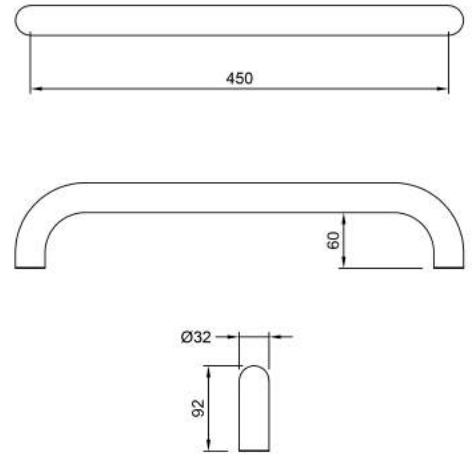

BC5063-01 / BC5063-02 / BC5063-04

DOLPHIN ROSELESS STAINLESS STEEL GRAB RAIL 32MM

- > Minimal flangeless design
- > Non-corrosive stainless steel construction
- > Doc M compliant
- > Material – Stainless Steel
- > Finishes available – Satin
- > All rails capable of supporting 128kg

LENGTH	450/600/900MM
PROJECTION	92MM
WIDTH	32MM

PRODUCT CODES

- **BC5063-01** - 450mm Projection Grab Rail
- **BC5063-02** - 600mm Projection Grab Rail
- **BC5063-03** - 900mm Projection Grab Rail