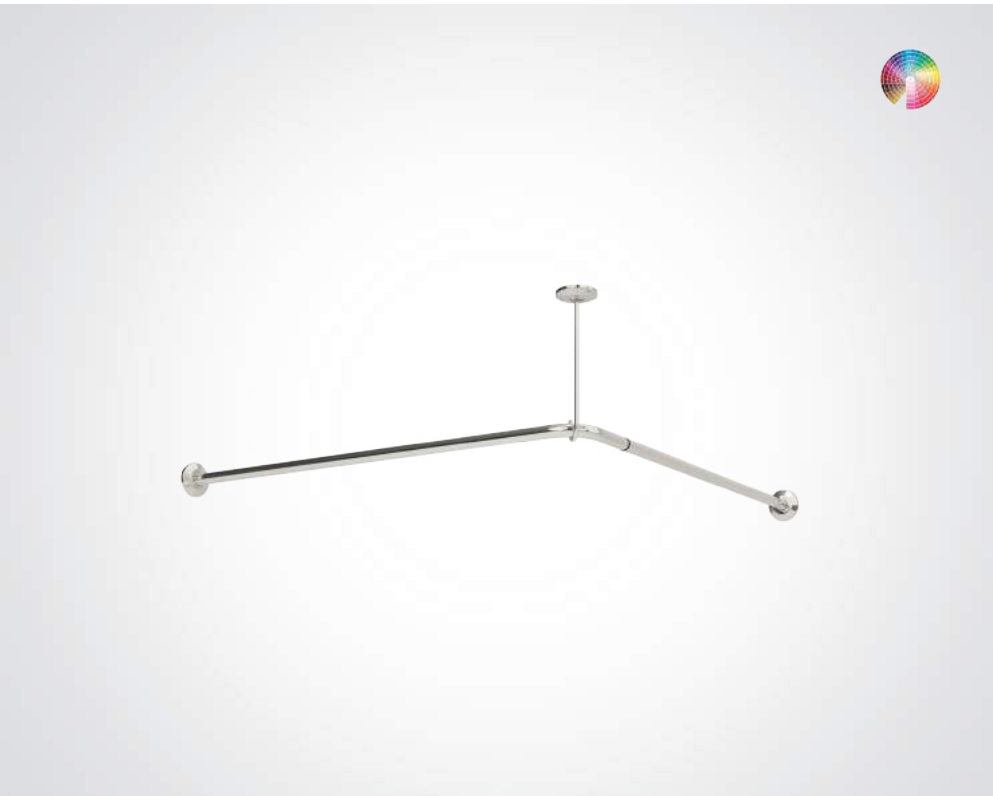

ROSELESS DOC M SHOWER PACK – VALVELESS

(Click on product code or page number to view Datasheet)

BC5063-SHV	Page 2
BC5063-SHV Pack contains:	
BC5083-11 Shower Curtain Rail x1	Page 3
BC5083-12 Shower Rail Ceiling Stay x1	Page 4
BC5083-14 Shower Curtains x2	Page 5
BC5083-13 Shower Curtain Hooks x24	Page 6
BC5063-02 Grab Rail – 600mm x3	Page 7
BC5063-01 Grab Rail – 450mm x1	Page 7
BC5023-07SS Hinged Drop Down Rail x2	Page 8
BC5083-34 Back Rest x1	Page 9
BC5083-33 Shower Seat x1	Page 10
BC5083-121 Alarm Pull Cord x1	Page 11
BC725 Robe Hooks x2	Page 12
BC5083-101 Mirror 1000mm x 400mm x1	Page 13

BC5063-SHV

DOLPHIN ROSELESS DOC M SHOWER SET – VALVELESS

- › Compliant with Part M of the Building Regulations
- › Complete set includes all of the items listed below to ensure compliance from specification to installation
- › All items of a co-ordinated design to achieve a consistent aesthetic look throughout the washroom
- › Cost effective alternative to sourcing all items individually
- › Set is delivered in one package for easy installation - To assist blind or partially sighted persons in navigating the washroom there should be a contrast difference of 30 between the LRV (Light Reflective Value) of fixtures/fittings and surrounding surfaces as well as between floors, walls, doors and ceilings. Contact the Dolphin Technical Team for assistance.
- › This pack uses TMV Certified valves
- › BC5063-SHV Pack contains:
 - › BC5083-11 Shower Curtain Rail x1
 - › BC5083-12 Shower Rail Ceiling Stay x1
 - › BC5083-14 Shower Curtains x2
 - › BC5083-13 Shower Curtain Hooks x24
 - › BC5063-02 Grab Rail – 600mm x1
 - › BC5063-01 Grab Rail – 450mm x1
 - › BC5023-07 Hinged Drop Down Rail x 2
 - › BC5083-33 Shower Seat x1
 - › BC5083-34 Back Rest x1
 - › BC5083-121 Alarm Pull Cord x1
 - › BC725 Robe Hooks x2
 - › BC5083-101 Mirror 1000mm x 400mm x1