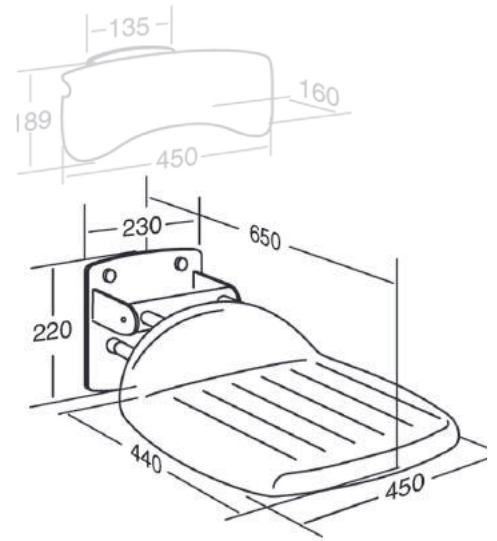

- > High quality stainless steel construction
- > Minimalist contemporary design
- > Rail folds up
- > Fixings not included
- > Tested to a drop weight of 130kg from a vertical position of 45°

HEIGHT	139MM
DIAMETER	32MM
PROJECTION	800MM
FIXING HOLES	8MM

PRODUCT CODES

BC5023-07 - Polished stainless steel

BC5023-07SS - Satin stainless steel

BC5083-34

DOLPHIN SHOWER BACK REST

- > Back rest for folding shower seat, back rest pale grey
- > Includes fixing kit for brick wall
- > Adjustability Fixed mounting
- > Materials The wall profile is made of diecast aluminium, and the backrest is made of vacuummoulded polyethylene (PE)
- > Dolphin five year warranty
- > See BC5083-33 for shower seat

HEIGHT	189 MM
WIDTH	450 MM
PROJECTION	160 MM

PRODUCT CODES

- > BC5083-33 Dolphin Shower Seat
- > BC5083-34 Dolphin Shower Back Rest

BC5083-33

DOLPHIN SHOWER SEAT

- > Back rest for folding shower seat, back rest pale grey
- > Includes fixing kit for brick wall
- > Fixed mounting
- > The wall profile is made of diecast aluminium, and the backrest is made of vacuum moulded polyethylene (PE)
- > Five year warranty
- > See BC5083-34 for shower back rest

HEIGHT	1000MM
WIDTH	400MM
THICKNESS	6MM