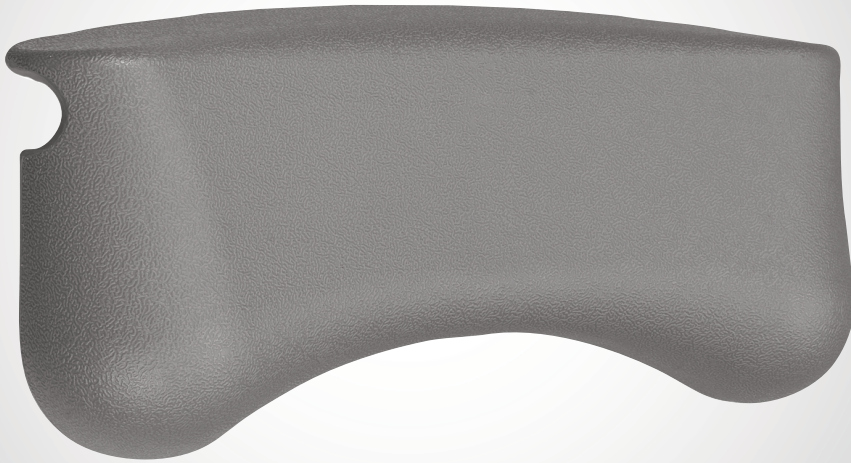

BC5083-34

DOLPHIN SHOWER BACK REST

- > Back rest for folding shower seat, back rest pale grey
- > Includes fixing kit for brick wall
- > Adjustability Fixed mounting
- > Materials The wall profile is made of diecast aluminium, and the backrest is made of vacuummoulded polyethylene (PE)
- > Dolphin five year warranty
- > See BC5083-33 for shower seat

HEIGHT	189 MM
WIDTH	450 MM
PROJECTION	160 MM

PRODUCT CODES

- > BC5083-33 Dolphin Shower Seat
- > BC5083-34 Dolphin Shower Back Rest