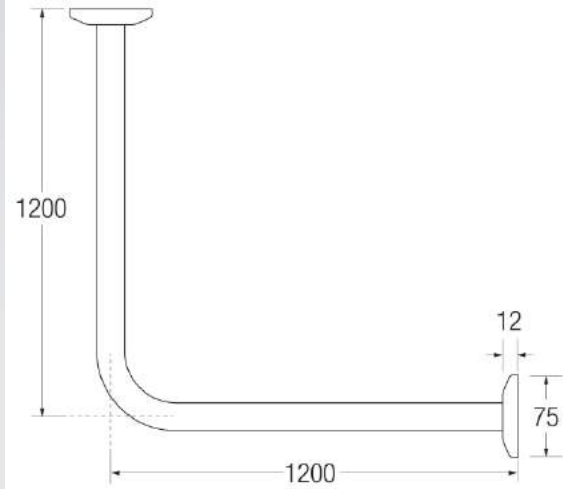

ROSELESS DOC M SHOWER PACK – VALVELESS

(Click on product code or page number to view Datasheet)

BC5063-SHV	Page 2
BC5063-SHV Pack contains:	
BC5083-11 Shower Curtain Rail x1	Page 3
BC5083-12 Shower Rail Ceiling Stay x1	Page 4
BC5083-14 Shower Curtains x2	Page 5
BC5083-13 Shower Curtain Hooks x24	Page 6
BC5063-02 Grab Rail – 600mm x3	Page 7
BC5063-01 Grab Rail – 450mm x1	Page 7
BC5023-07SS Hinged Drop Down Rail x2	Page 8
BC5083-34 Back Rest x1	Page 9
BC5083-33 Shower Seat x1	Page 10
BC5083-121 Alarm Pull Cord x1	Page 11
BC725 Robe Hooks x2	Page 12
BC5083-101 Mirror 1000mm x 400mm x1	Page 13

BC5063-SHV

DOLPHIN ROSELESS DOC M SHOWER SET – VALVELESS

- › Compliant with Part M of the Building Regulations
- › Complete set includes all of the items listed below to ensure compliance from specification to installation
- › All items of a co-ordinated design to achieve a consistent aesthetic look throughout the washroom
- › Cost effective alternative to sourcing all items individually
- › Set is delivered in one package for easy installation - To assist blind or partially sighted persons in navigating the washroom there should be a contrast difference of 30 between the LRV (Light Reflective Value) of fixtures/fittings and surrounding surfaces as well as between floors, walls, doors and ceilings. Contact the Dolphin Technical Team for assistance.
- › This pack uses TMV Certified valves
- › BC5063-SHV Pack contains:
 - › BC5083-11 Shower Curtain Rail x1
 - › BC5083-12 Shower Rail Ceiling Stay x1
 - › BC5083-14 Shower Curtains x2
 - › BC5083-13 Shower Curtain Hooks x24
 - › BC5063-02 Grab Rail – 600mm x1
 - › BC5063-01 Grab Rail – 450mm x1
 - › BC5023-07 Hinged Drop Down Rail x 2
 - › BC5083-33 Shower Seat x1
 - › BC5083-34 Back Rest x1
 - › BC5083-121 Alarm Pull Cord x1
 - › BC725 Robe Hooks x2
 - › BC5083-101 Mirror 1000mm x 400mm x1