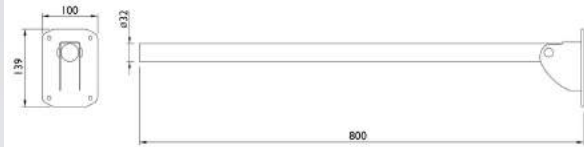

PROJECTION	1200MM
DIAMETER	25MM
HEIGHT FROM CEILING	500MM

PRODUCT CODES

BC5083-11 - Stainless Steel Shower Curtain Rail 1200mm x 1200mm Satin Brushed Finish

BC5083-11-PSS - Stainless Steel Shower Curtain Rail 1200mm x 1200mm Mirror Polish Finish

BC5083-14

DOLPHIN SHOWER CURTAIN

- > White shower curtain
- > 4oz weighted white polyester
- > Hooks are not included with curtain
- > 12 hooks required per curtain

HEIGHT	1830 MM
WIDTH	1830 MM

BC5083-13

DOLPHIN CURTAIN HOOKS BRASS CHROME PLATED

› Use with BC5083-11 Dolphin corner shower rail

BC5063-01 / BC5063-02 / BC5063-04

DOLPHIN ROSELESS STAINLESS STEEL GRAB RAIL 32MM

- > Minimal flangeless design
- > Non-corrosive stainless steel construction
- > Doc M compliant
- > Material – Stainless Steel
- > Finishes available – Satin
- > All rails capable of supporting 128kg

LENGTH	450/600/900MM
PROJECTION	92MM
WIDTH	32MM

PRODUCT CODES

- BC5063-01** - 450mm Projection Grab Rail
- BC5063-02** - 600mm Projection Grab Rail
- BC5063-03** - 900mm Projection Grab Rail

BC5023-07

DOLPHIN CONTEMPORARY GRAB RAIL