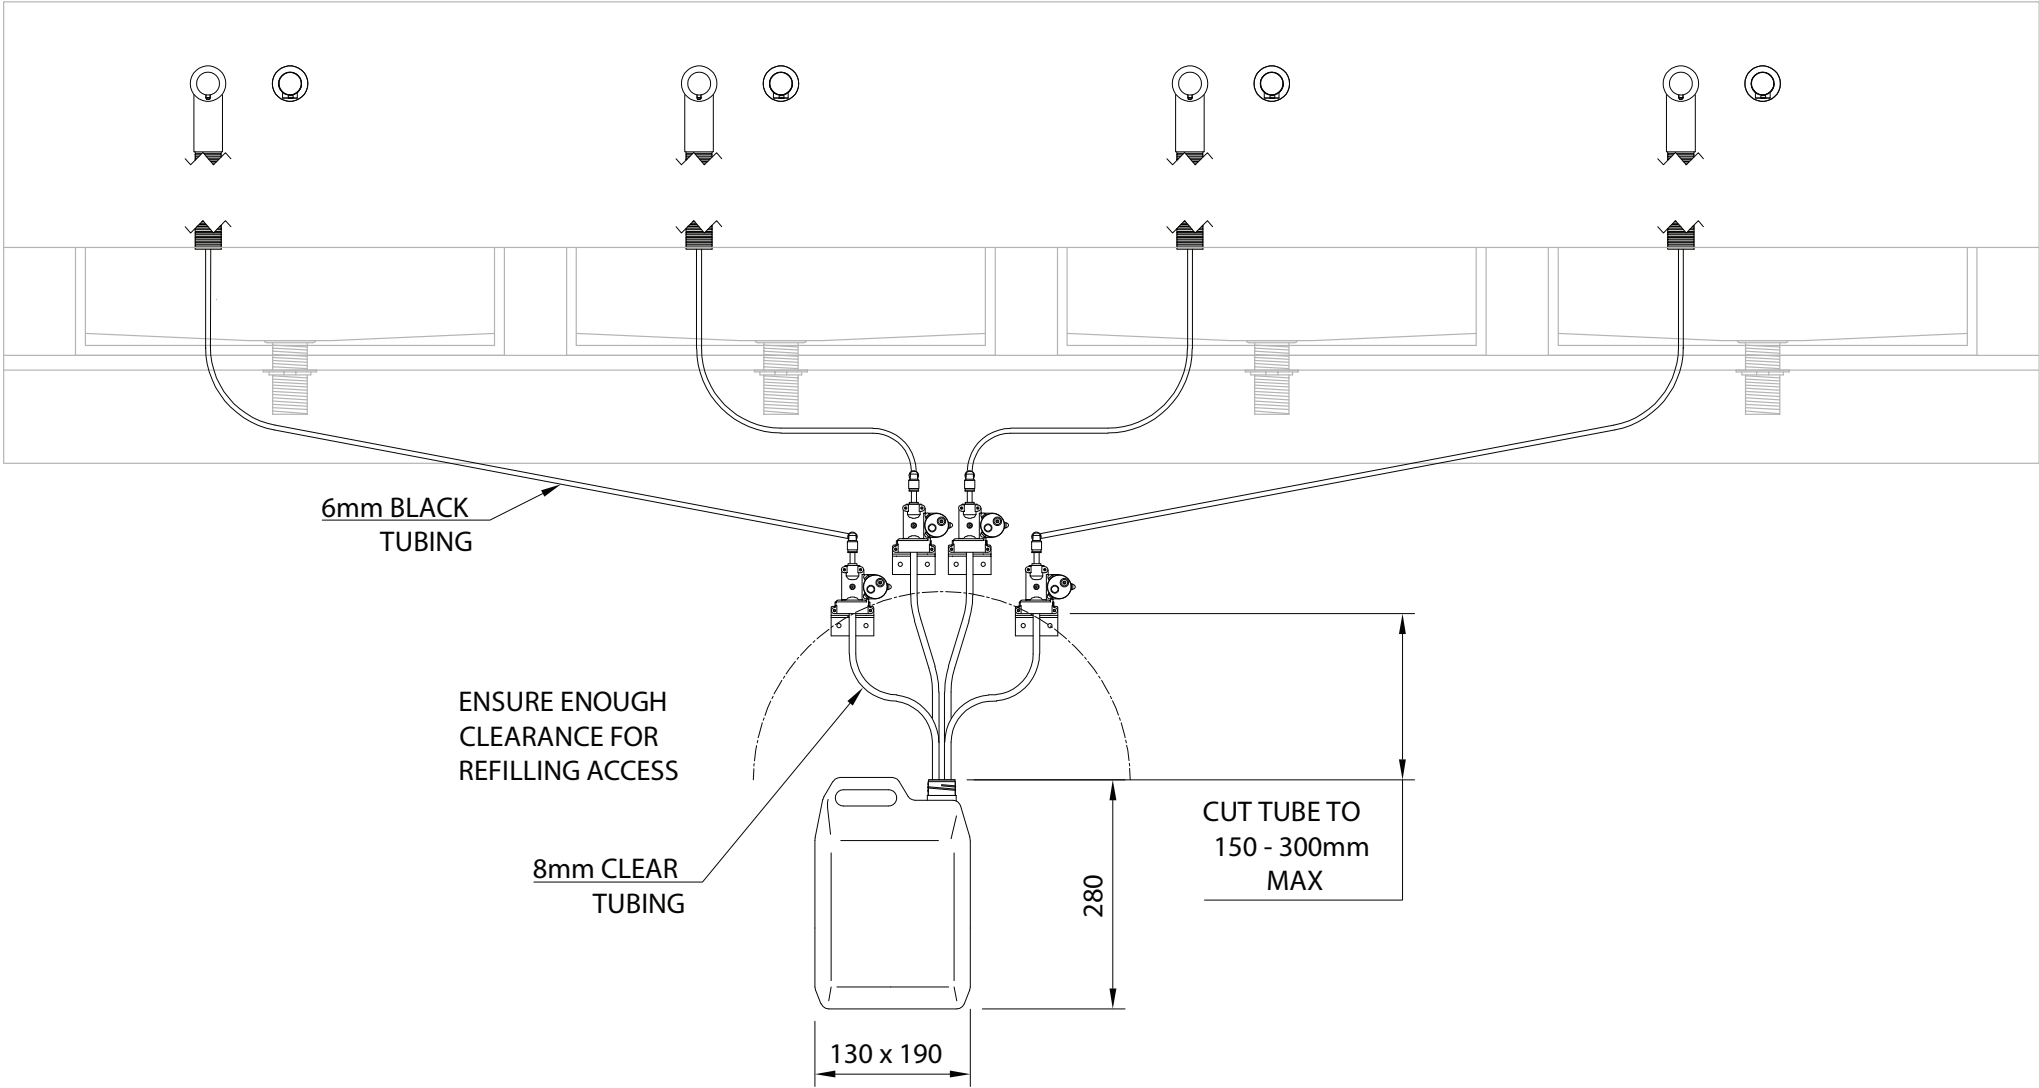

MULTIFEED DISPENSERS MANUAL

Dolphin Solutions Ltd

Southpoint, Compass Park, Bodiam,
Robertsbridge, TN32 5BS

Tel: +44 (0)1424 20 22 24

Fax: +44 (0)1424 205 200

info@dolphinsolutions.co.uk

www.dolphinsolutions.co.uk