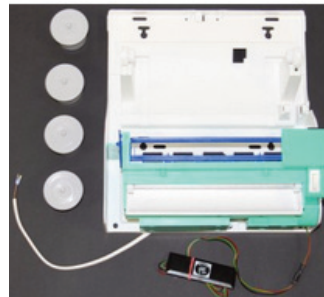

### OVERVIEW SPARE PARTS

**Key Lock A/L line**  
Straight lug (from 1999)  
924450

**Key Cylinder Lock**  
1 pair (after 1999)  
9924455

**Unit for Paper Towel Dispenser**  
Transformer powered 230v  
923034