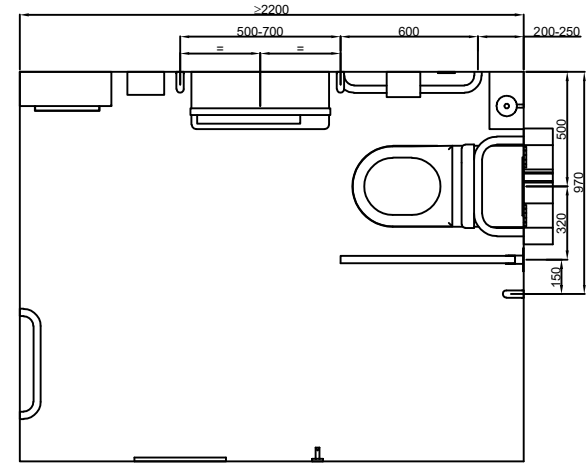

DOLPHIN SOLUTIONS LIMITED
 DOLPHIN ALAVO DOC M WC SET
 RIGHT HAND TRANSFER
 AA1000

Alarm pull chord with two red bangles
 one at 100, the other at 800 to 1000
 above floor level