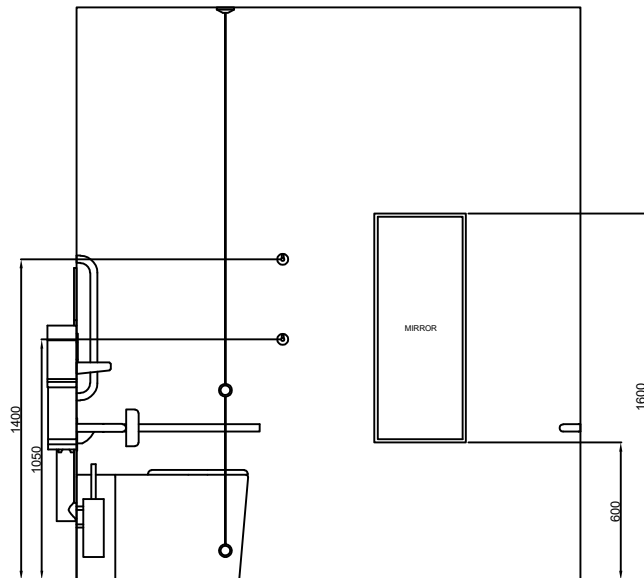

DOLPHIN SOLUTIONS LIMITED
 DOLPHIN ALAVO DOC M WC SET
 RIGHT HAND TRANSFER
 AA1000

Alarm pull chord with two red bangles
 one at 100, the other at 800 to 1000
 above floor level