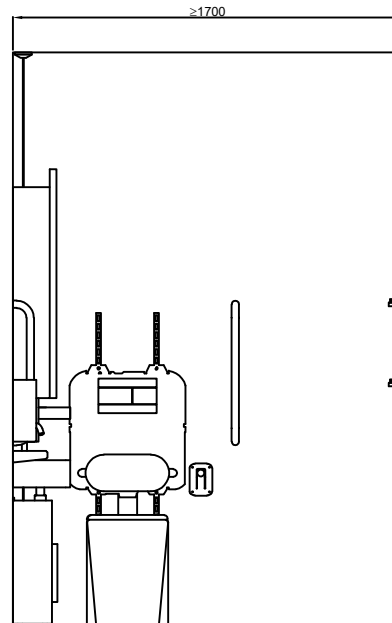

DOLPHIN SOLUTIONS LIMITED
 DOLPHIN ALAVO DOC M WC SET
 RIGHT HAND TRANSFER
 AA1000

Alarm pull chord with two red bangles
 one at 100, the other at 800 to 1000
 above floor level