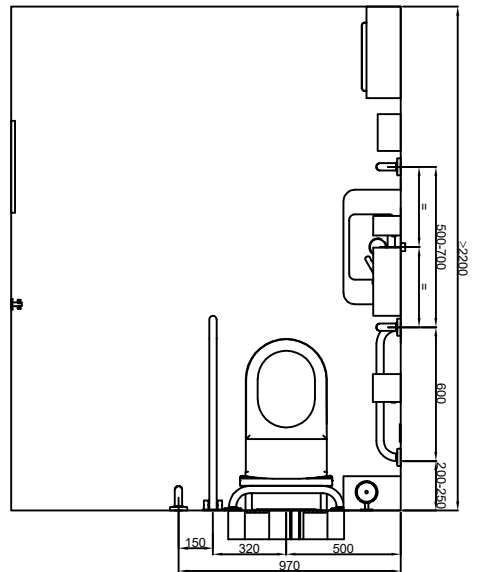

Alarm pull chord with two red bangles  
one at 100, the other at 800 to 1000  
above floor level

DOLPHIN SOLUTIONS LIMITED  
DOLPHIN PRESTIGE DOC M WC SET  
BACK TO WALL  
RIGHT HAND TRANSFER  
DP6601