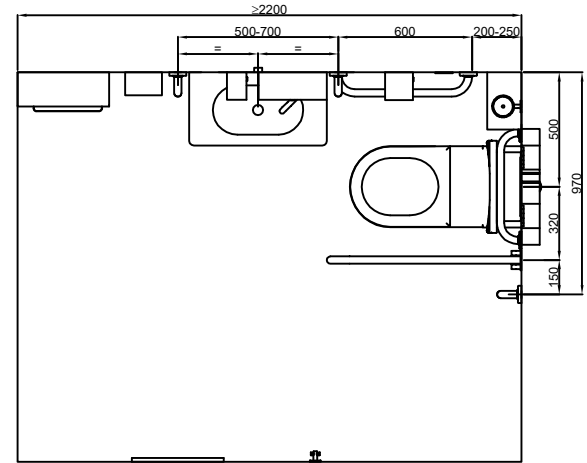

DOLPHIN SOLUTIONS LIMITED
 DOLPHIN PRESTIGE DOC M WC SET
 BACK TO WALL
 RIGHT HAND TRANSFER
 DP6601

Alarm pull chord with two red bangles
 one at 100, the other at 800 to 1000
 above floor level