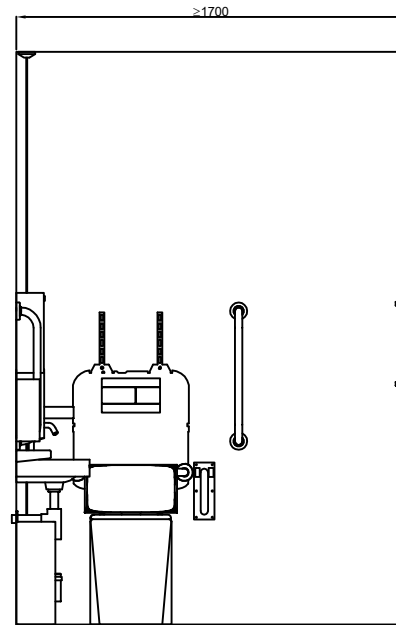

DOLPHIN SOLUTIONS LIMITED
 DOLPHIN PRESTIGE DOC M WC SET
 BACK TO WALL
 RIGHT HAND TRANSFER
 DP6601

Alarm pull chord with two red bangles
 one at 100, the other at 800 to 1000
 above floor level