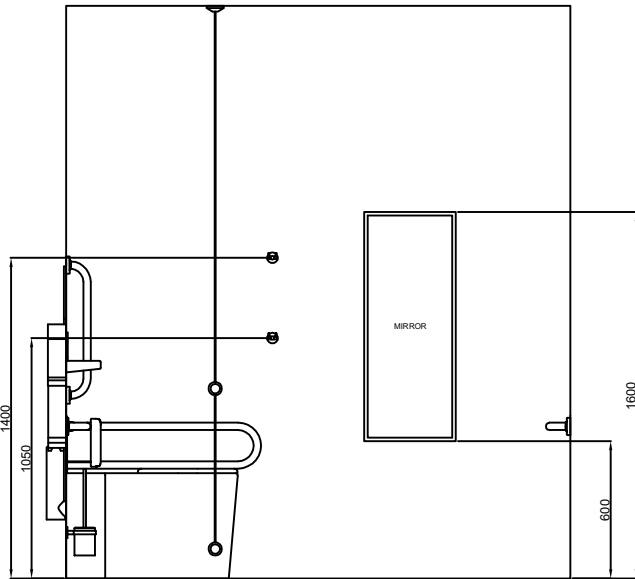

DOLPHIN SOLUTIONS LIMITED
 DOLPHIN PRESTIGE DOC M WC SET
 BACK TO WALL
 RIGHT HAND TRANSFER
 DP6601

Alarm pull chord with two red bangles
 one at 100, the other at 800 to 1000
 above floor level