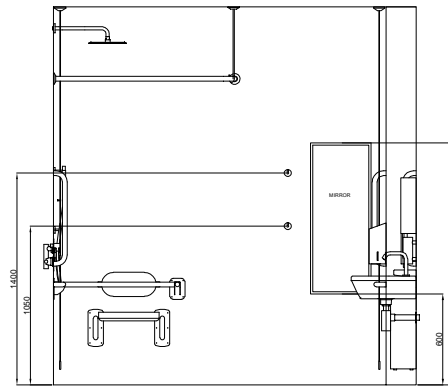

DOLPHIN SOLUTIONS LIMITED
DOLPHIN ROSELESS DOC M COMBINED SHOWER SET
WALL MOUNTED
RIGHT HAND TRANSFER
BC5085-CWRC_B