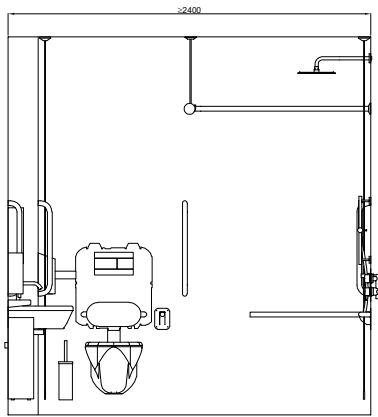

DOLPHIN SOLUTIONS LIMITED
DOLPHIN ROSELESS DOC M COMBINED SHOWER SET
WALL MOUNTED
RIGHT HAND TRANSFER
BC5085-CWRC_B