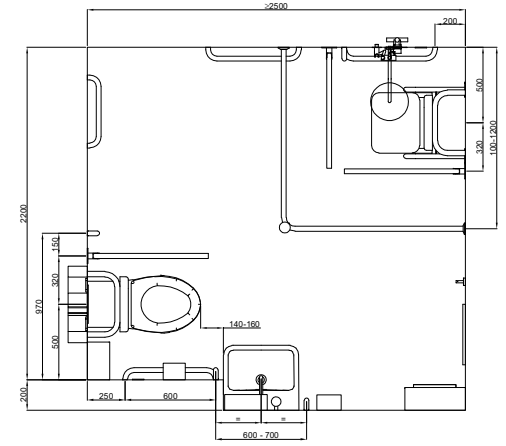

DOLPHIN SOLUTIONS LIMITED
DOLPHIN ROSELESS DOC M COMBINED SHOWER SET
WALL MOUNTED
RIGHT HAND TRANSFER
BC5085-CWRC_B