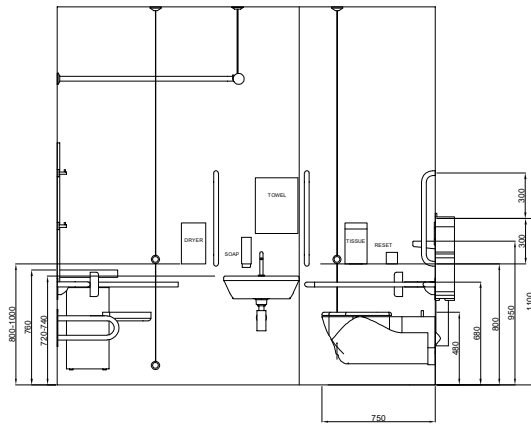

DOLPHIN SOLUTIONS LIMITED
DOLPHIN ROSELESS DOC M COMBINED SHOWER SET
WALL MOUNTED
RIGHT HAND TRANSFER
BC5085-CWRC_B