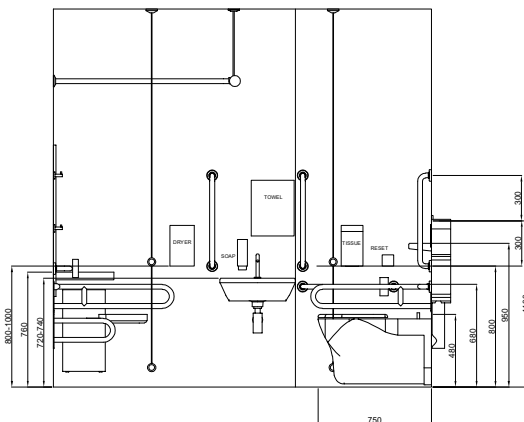

DOLPHIN SOLUTIONS LIMITED
DOLPHIN FLANGED DOC M COMBINED SHOWER SET
WALL MOUNTED RIGHT HAND TRANSFER
BC5085-CWFC_B