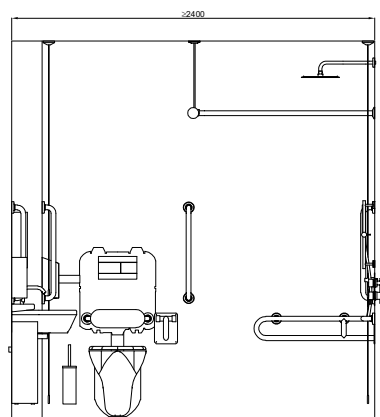

DOLPHIN SOLUTIONS LIMITED
DOLPHIN FLANGED DOC M COMBINED SHOWER SET
WALL MOUNTED RIGHT HAND TRANSFER
BC5085-CWFC_B