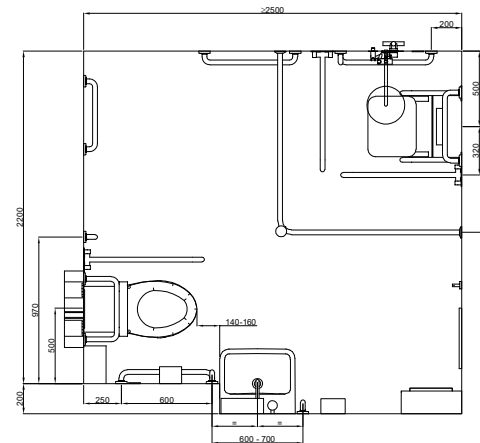

DOLPHIN SOLUTIONS LIMITED
DOLPHIN FLANGED DOC M COMBINED SHOWER SET
WALL MOUNTED RIGHT HAND TRANSFER
BC5085-CWFC_B