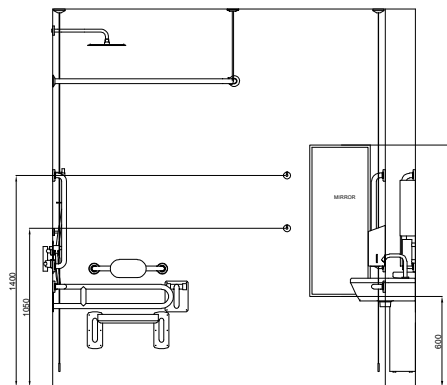

DOLPHIN SOLUTIONS LIMITED
DOLPHIN FLANGED DOC M COMBINED SHOWER SET
WALL MOUNTED RIGHT HAND TRANSFER
BC5085-CWFC_B