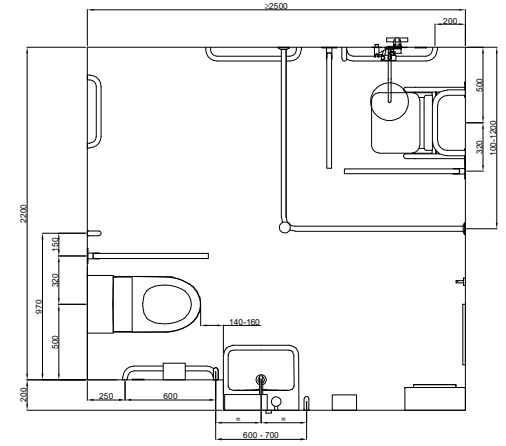

DOLPHIN SOLUTIONS LIMITED
DOLPHIN ROSELESS DOC M COMBINED SHOWER SET
CLOSE COUPLED
RIGHT HAND TRANSFER
BC5085-CCRC_B