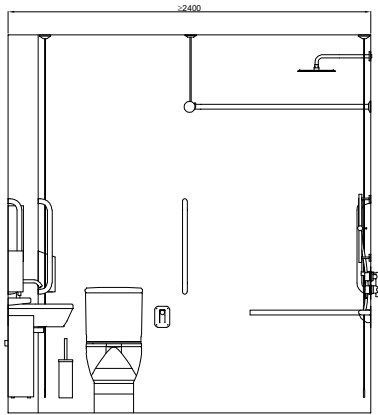

DOLPHIN SOLUTIONS LIMITED
DOLPHIN ROSELESS DOC M COMBINED SHOWER SET
CLOSE COUPLED
RIGHT HAND TRANSFER
BC5085-CCRC_B