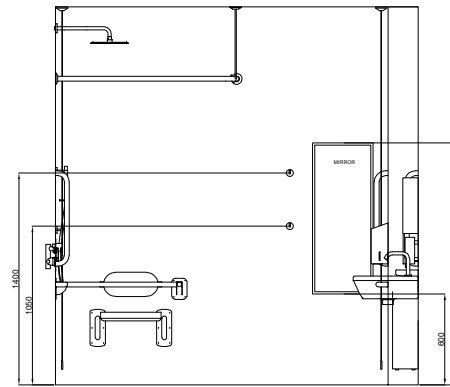

DOLPHIN SOLUTIONS LIMITED
DOLPHIN ROSELESS DOC M COMBINED SHOWER SET
CLOSE COUPLED
RIGHT HAND TRANSFER
BC5085-CCRC_B