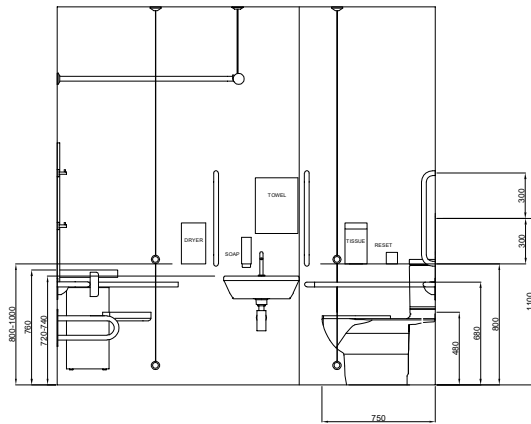

DOLPHIN SOLUTIONS LIMITED
DOLPHIN ROSELESS DOC M COMBINED SHOWER SET
CLOSE COUPLED
RIGHT HAND TRANSFER
BC5085-CCRC_B