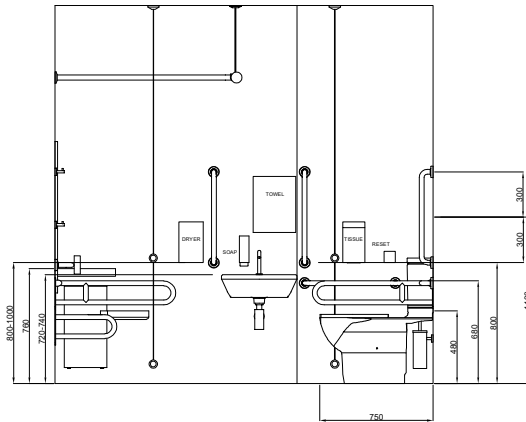

DOLPHIN SOLUTIONS LIMITED
DOLPHIN FLANGED DOC M COMBINED SHOWER SET
CLOSE COUPLED RIGHT HAND TRANSFER
BC5085-CCFC_B