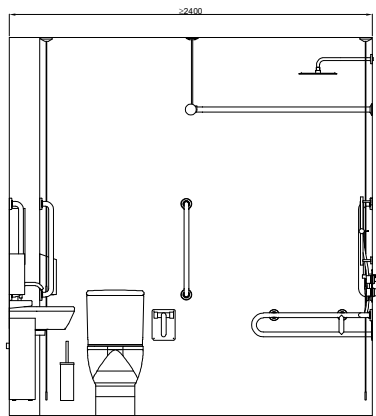

DOLPHIN SOLUTIONS LIMITED
DOLPHIN FLANGED DOC M COMBINED SHOWER SET
CLOSE COUPLED RIGHT HAND TRANSFER
BC5085-CCFC_B