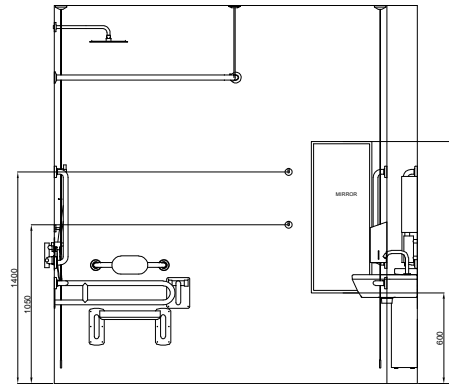

DOLPHIN SOLUTIONS LIMITED
DOLPHIN FLANGED DOC M COMBINED SHOWER SET
CLOSE COUPLED RIGHT HAND TRANSFER
BC5085-CCFC_B