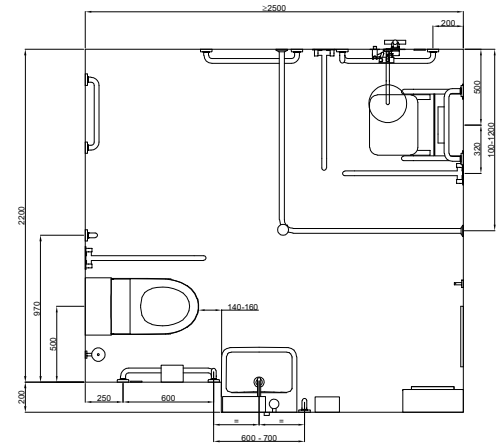

DOLPHIN SOLUTIONS LIMITED
DOLPHIN FLANGED DOC M COMBINED SHOWER SET
CLOSE COUPLED RIGHT HAND TRANSFER
BC5085-CCFC_B