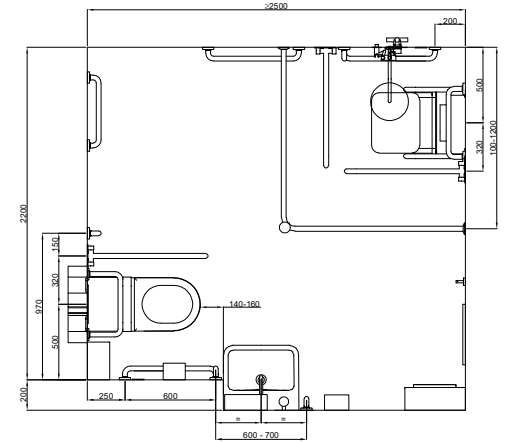

DOLPHIN SOLUTIONS LIMITED
DOLPHIN FLANGED DOC M COMBINED SHOWER SET
BACK TO WALL
RIGHT HAND TRANSFER
BC5085-CBFC_B