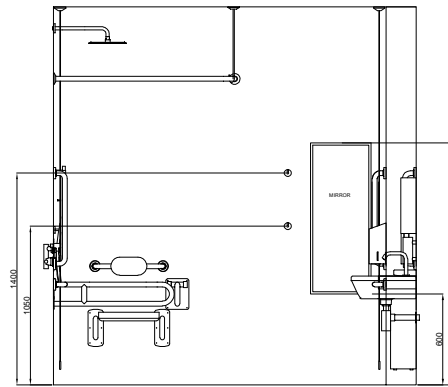

DOLPHIN SOLUTIONS LIMITED
DOLPHIN FLANGED DOC M COMBINED SHOWER SET
BACK TO WALL
RIGHT HAND TRANSFER
BC5085-CBFC_B