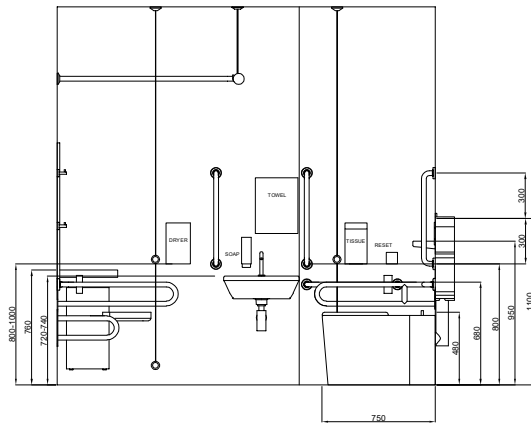

DOLPHIN SOLUTIONS LIMITED
DOLPHIN FLANGED DOC M COMBINED SHOWER SET
BACK TO WALL
RIGHT HAND TRANSFER
BC5085-CBFC_B