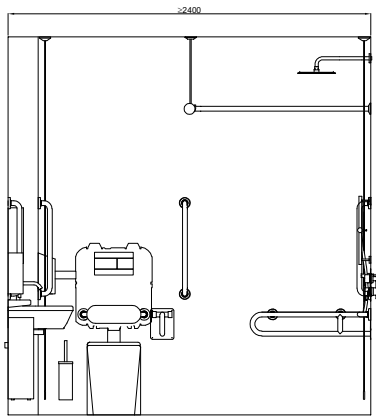

DOLPHIN SOLUTIONS LIMITED
DOLPHIN FLANGED DOC M COMBINED SHOWER SET
BACK TO WALL
RIGHT HAND TRANSFER
BC5085-CBFC_B