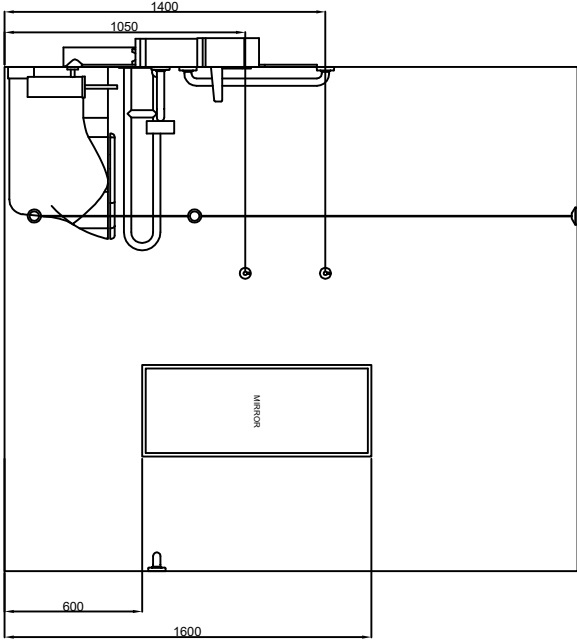

DOLPHIN SOLUTIONS LIMITED
 DOLPHIN FLANGED DOG M WC SET
 WALL MOUNTED
 RIGHT HAND TRANSFER
 BC5084-SMF/W/L

Alarm pull chord with two red bangles
 one at 100, the other at 500 to 1000
 above floor level