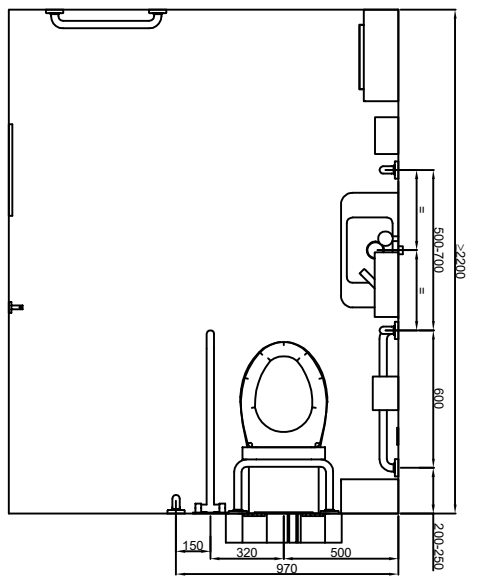

DOLPHIN SOLUTIONS LIMITED
 DOLPHIN FLANGED DOG M WC SET
 WALL MOUNTED
 RIGHT HAND TRANSFER
 BC5084-SMF/W/L

Alarm pull chord with two red bangles
 one at 100, the other at 500 to 1000
 above floor level