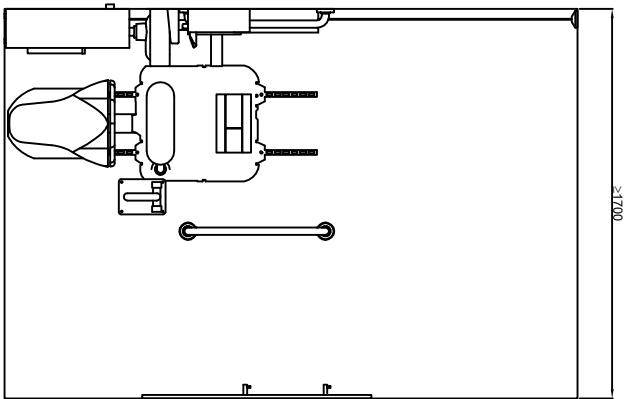

DOLPHIN SOLUTIONS LIMITED
 DOLPHIN FLANGED DOG M WC SET
 WALL MOUNTED
 RIGHT HAND TRANSFER
 BC5084-SMF/W/L

Alarm pull chord with two red bangles
 one at 100, the other at 500 to 1000
 above floor level