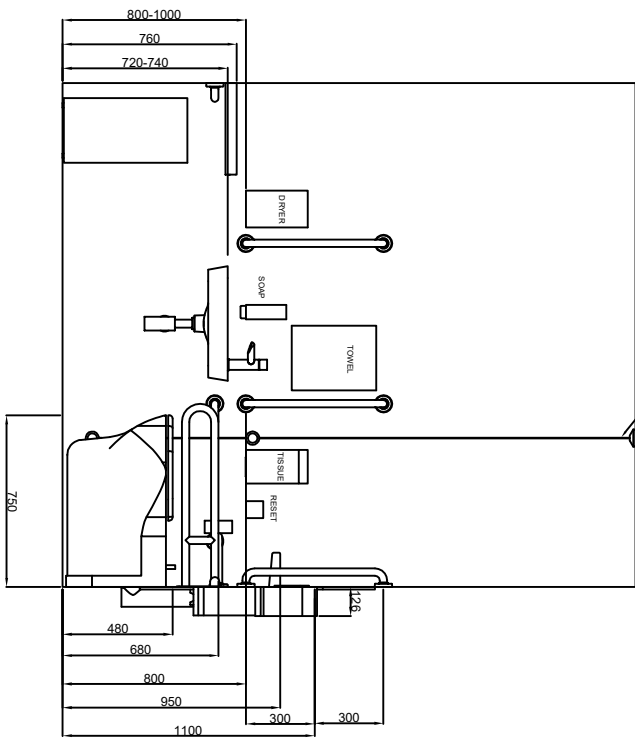

DOLPHIN SOLUTIONS LIMITED
 DOLPHIN FLANGED DOG M WC SET
 WALL MOUNTED
 RIGHT HAND TRANSFER
 BC5084-SMF/W/L

Alarm pull chord with two red bangles
 one at 100, the other at 500 to 1000
 above floor level