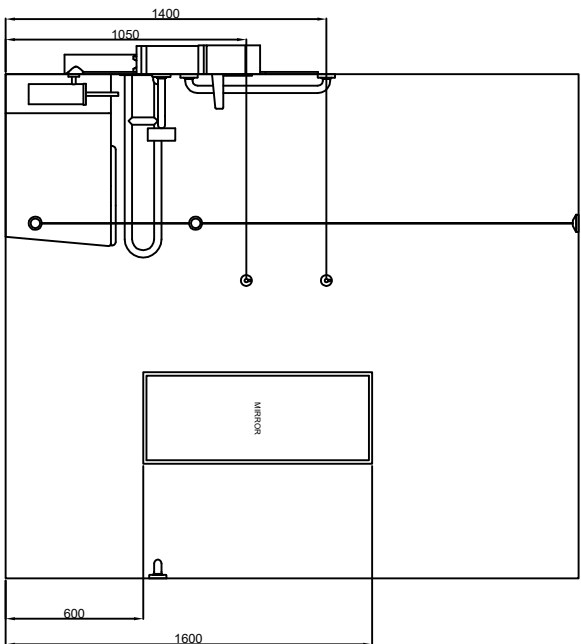

DOLPHIN SOLUTIONS LIMITED  
 DOLPHIN FLANGED DOC M/WC SET  
 BACK TO WALL  
 RIGHT HAND TRANSFER  
 BC5084-SMF/L

Alarm pull chord with two red handles -  
 one at 100, the other at 800 to 1000  
 above floor level