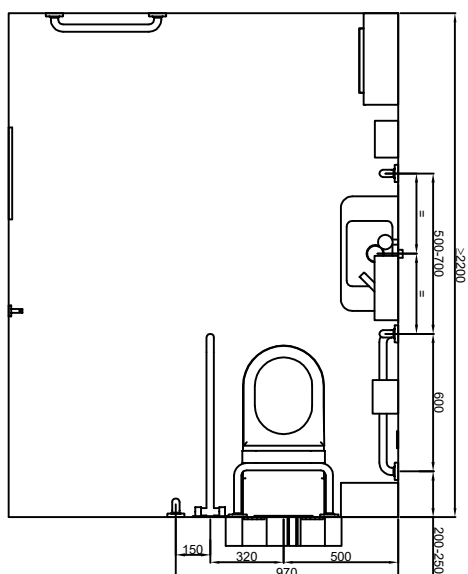

DOLPHIN SOLUTIONS LIMITED  
 DOLPHIN FLANGED DOC M/WC SET  
 BACK TO WALL  
 RIGHT HAND TRANSFER  
 BC5084-SMF/L

Alarm pull chord with two red handles -  
 one at 100, the other at 800 to 1000  
 above floor level