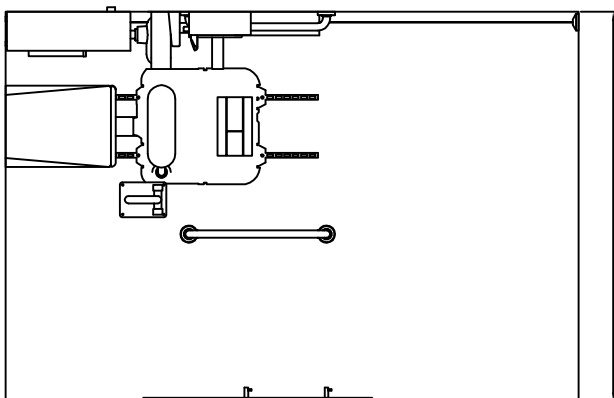

DOLPHIN SOLUTIONS LIMITED  
 DOLPHIN FLANGED DOC M/WC SET  
 BACK TO WALL  
 RIGHT HAND TRANSFER  
 BC5084-SMF/L

Alarm pull chord with two red handles -  
 one at 100, the other at 800 to 1000  
 above floor level