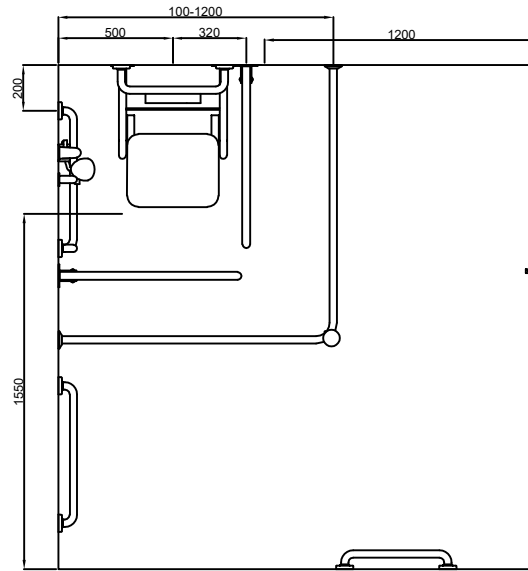

DOLPHIN SOLUTIONS LIMITED
 DOLPHIN FLANGED DOC M SHOWER SET
 EXPOSED
 RIGHT HAND TRANSFER
 BC5083-SHE

Alarm pull chord with two red bangles
 one at 100, the other at 800 to 1000
 above floor level