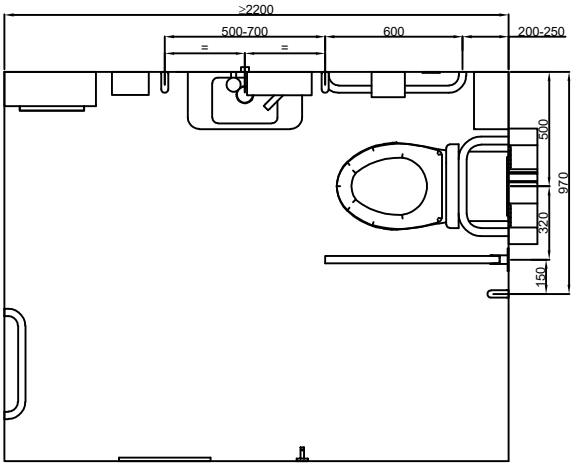

DOLPHIN SOLUTIONS LIMITED
DOLPHIN ROSELESS DOC M WC SET
WALL MOUNTED
RIGHT HAND TRANSFER
BC5063-WM_A