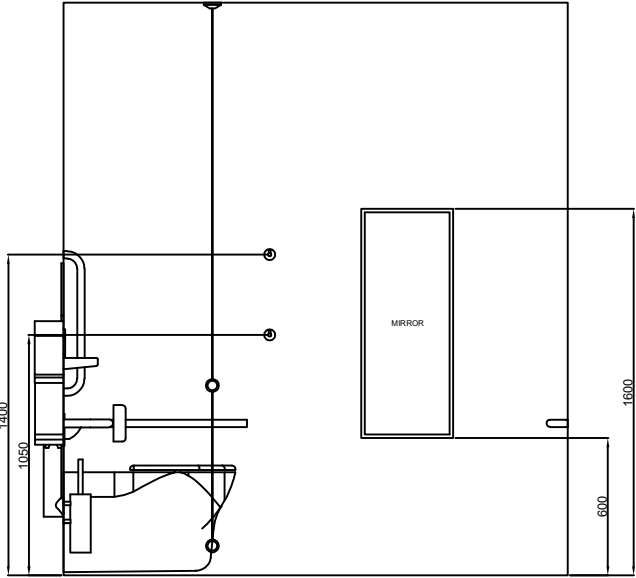

DOLPHIN SOLUTIONS LIMITED
DOLPHIN ROSELESS DOC M WC SET
WALL MOUNTED
RIGHT HAND TRANSFER
BC5063-WM_A