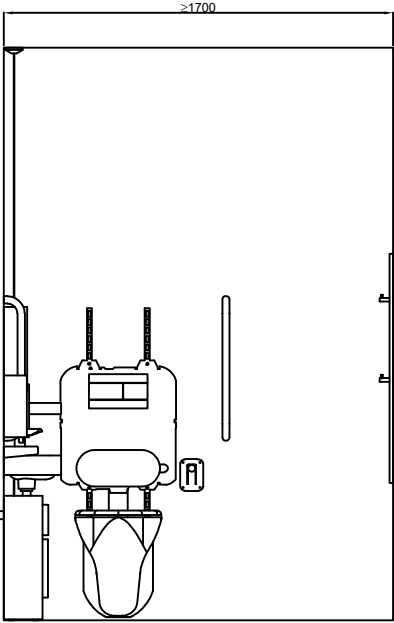

DOLPHIN SOLUTIONS LIMITED
DOLPHIN ROSELESS DOC M WC SET
WALL MOUNTED
RIGHT HAND TRANSFER
BC5063-WM_A