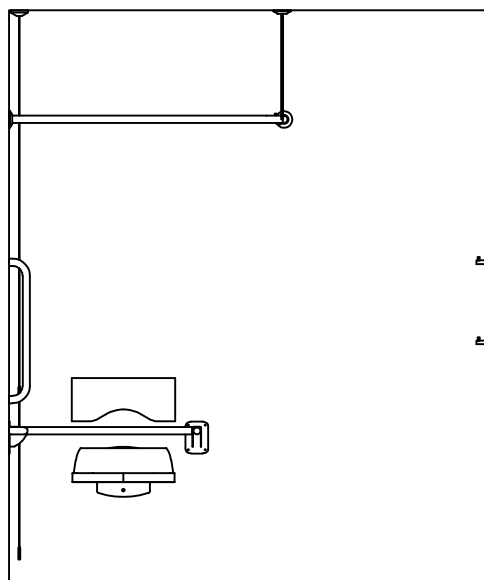

DOLPHIN SOLUTIONS LIMITED
 DOLPHIN ROSELESS DOC M SHOWER SET
 VALVELESS
 RIGHT HAND TRANSFER
 BC5063-SHV

Alarm pull chord with two red bangles-
 one at 100, the other at 800 to 1000
 above floor level