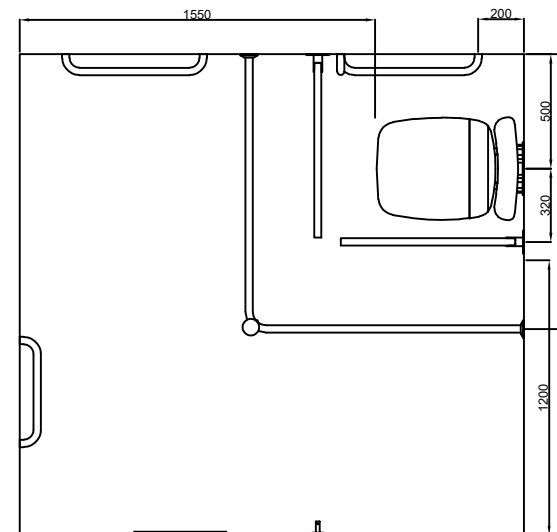

DOLPHIN SOLUTIONS LIMITED
 DOLPHIN ROSELESS DOC M SHOWER SET
 VALVELESS
 RIGHT HAND TRANSFER
 BC5063-SHV

Alarm pull chord with two red bangles-
 one at 100, the other at 800 to 1000
 above floor level