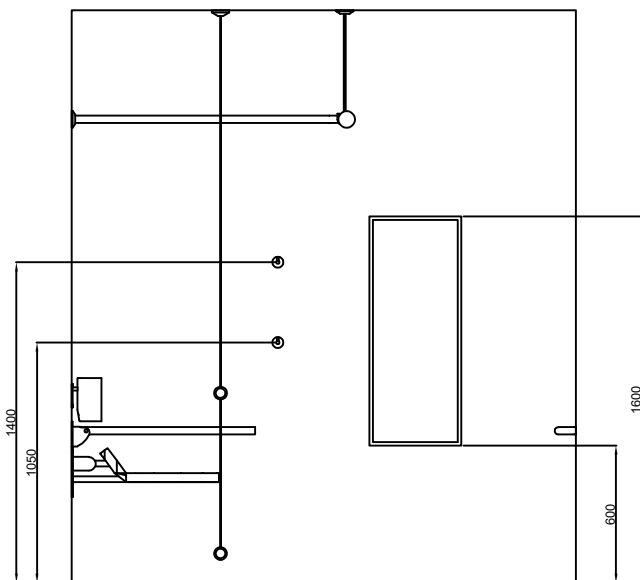

DOLPHIN SOLUTIONS LIMITED
 DOLPHIN ROSELESS DOC M SHOWER SET
 VALVELESS
 RIGHT HAND TRANSFER
 BC5063-SHV

Alarm pull chord with two red bangles-
 one at 100, the other at 800 to 1000
 above floor level