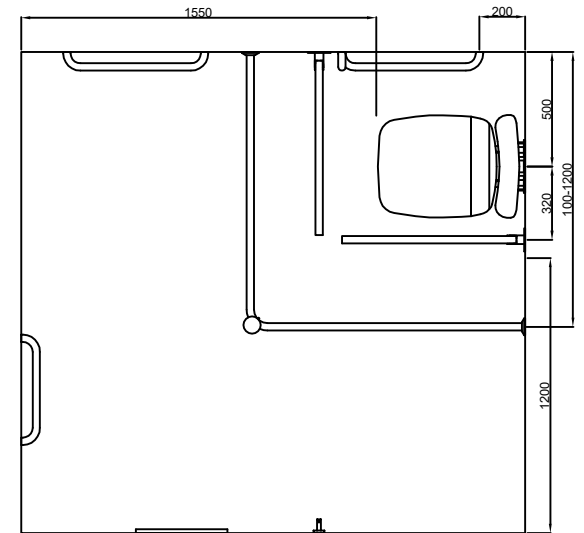

DOLPHIN SOLUTIONS LIMITED  
DOLPHIN ROSELESS DOC M SHOWER SET  
VALVELESS  
RIGHT HAND TRANSFER  
BC5063-SHV

Alarm pull chord with two red bangles  
one at 100, the other at 800 to 1000  
above floor level