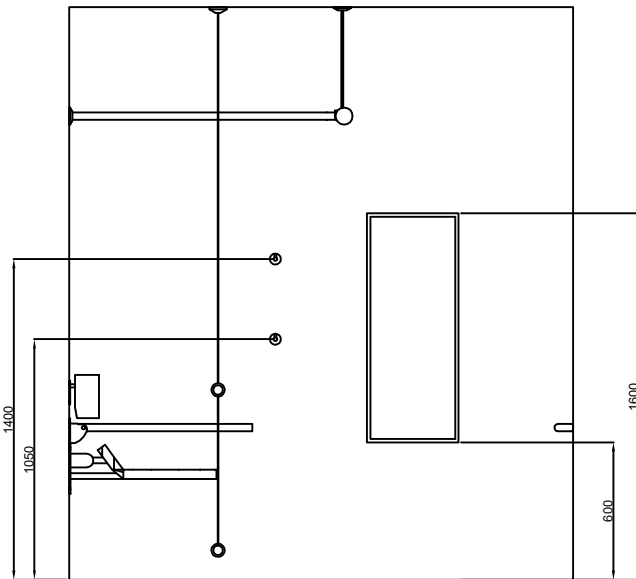

DOLPHIN SOLUTIONS LIMITED  
DOLPHIN ROSELESS DOC M SHOWER SET  
VALVELESS  
RIGHT HAND TRANSFER  
BC5063-SHV

Alarm pull chord with two red bangles  
one at 100, the other at 800 to 1000  
above floor level