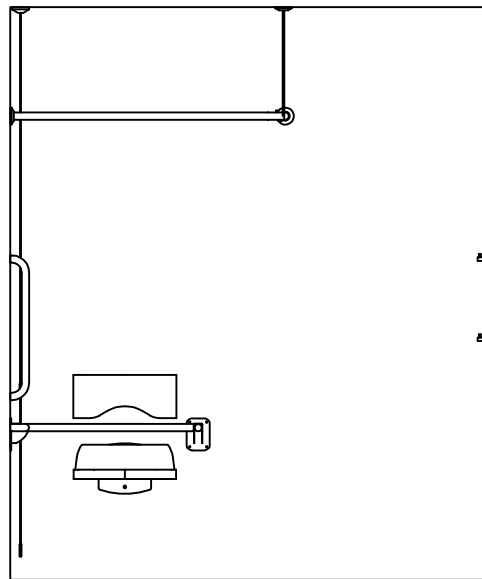

DOLPHIN SOLUTIONS LIMITED  
DOLPHIN ROSELESS DOC M SHOWER SET  
VALVELESS  
RIGHT HAND TRANSFER  
BC5063-SHV

Alarm pull chord with two red bangles  
one at 100, the other at 800 to 1000  
above floor level