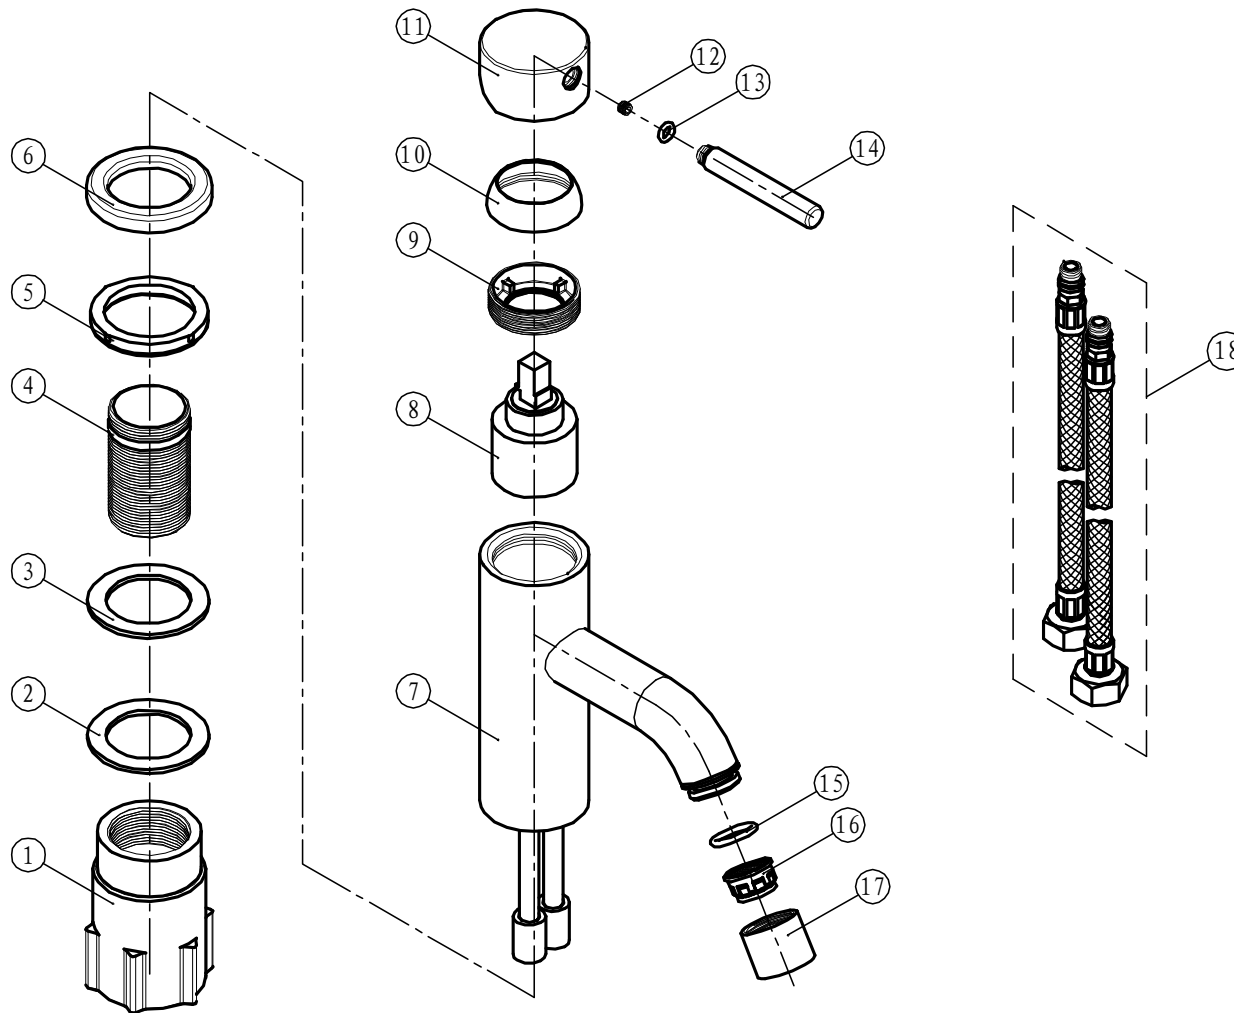

# DBI650 Dolphin Manual Tap

No	Code	Description	Quantity
1	DB0116	Fixing plastic	1
2	DB0216	Washer	1
3	DB0316	Rubber	1
4	DB0416	Fixing thread	1
5	DB0516	Transformative o ring	1
6	DB0616	Base	1
7	DB0716	Body	1
8	DB0816	Cartridge	1
9	DB0916	Cover	1
10	DB1016	Cover ring	1
11	DB1116	Handle cover	1
12	DB1216	Inner hexagon socket set screws	1
13	DB1316	O ring	1
14	DB1416	Handle bar	1
15	DB1516	O ring	1
16	DB1616	Aerator	1
17	DB1716	Aerator Cover	1
18	DB1816	Flexible Hose	2