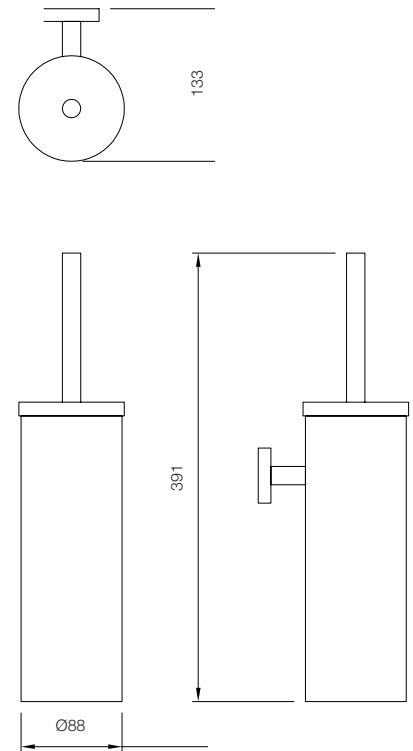

DECLARATION OF PERFORMANCE

BC727

DOLPHIN TOILET BRUSH SET

- › Timeless design for prestigious appearance in high class environments
- › 304 stainless steel for easy care and durability
- › Robust 'hidden fix' anti-rotation wall plate fixing for secure anti-theft mounting
- › Available in satin (brushed) stainless steel to compliment other Dolphin products
- › Replaceable nylon brush head
- › Plastic inner container; removeable for emptying/cleaning

HEIGHT	133 MM
DIAMETER	88 MM

This is to confirm that the BC727 is suitable for purpose as a toilet brush set and conforms with regulations

Chris Beattie
Dolphin Solutions Ltd