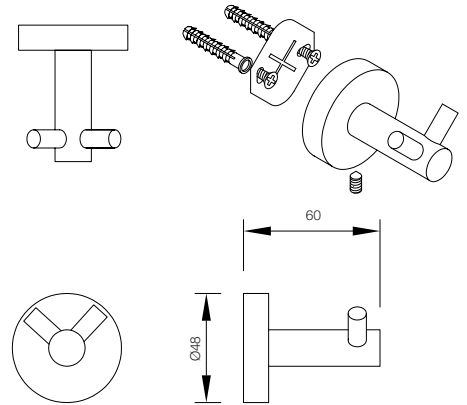

DECLARATION OF PERFORMANCE

BC726

DOLPHIN DOUBLE ROBE HOOK

- > Timeless design for prestigious appearance in high class environments
- > 304 stainless steel for easy care and durability
- > Robust 'hidden fix' anti-rotation wall plate fixing for secure anti-theft mounting
- > Available in satin (brushed) stainless steel to compliment other Dolphin products

DIAMETER 48 MM
PROJECTION 60 MM

PRODUCT CODES

> Single hook see

BC725

This is to confirm that the BC726 is suitable for purpose as a single robe hook and conforms with regulations

Chris Beattie
Dolphin Solutions Ltd