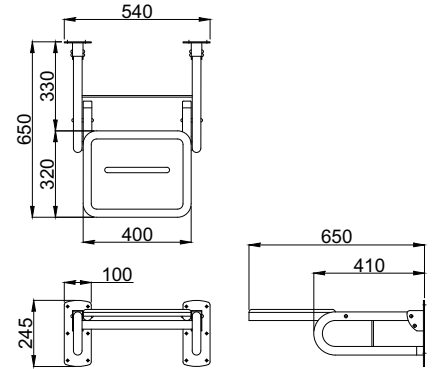

## DECLARATION OF PERFORMANCE

DOLPHIN SOLUTIONS LIMITED  
DOLPHIN DOC M SHOWER SEAT  
BC5083-10

BC5083-10

### DOLPHIN DOC M SHOWER SEAT

- › Can be paired with 150mm projection back rest rail and back rest pads to create a back rest for extra comfort.
- › Available with black or white seats
- › Available in satin or mirror polish finish
- › Doc M compliant
- › Capable of supporting 150kg

<b>WIDTH</b>	<b>540 MM</b>
<b>HEIGHT</b>	<b>250 MM</b>
<b>PROJECTION</b>	<b>650 MM</b>

#### PRODUCT CODES

- › **BC5083-10** Stainless Steel Doc M Shower Seat  
With White Seat 650mm Satin Finish
- › **BC5083-10-PSS** Stainless Steel Doc M Shower Seat  
With White Seat 650mm Mirror Polish Finish
- › **BC5083-10BL** Stainless Steel Doc M Shower Seat  
With Black Seat 650mm Satin Finish
- › **BC5083-10BL-PSS** Stainless Steel Doc M Shower Seat  
With Black Seat 650mm Mirror Polish Finish