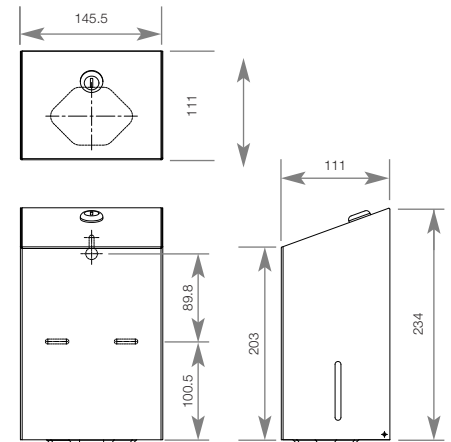

DECLARATION OF PERFORMANCE

BC4302

DOLPHIN STAINLESS STEEL BULK PACK TOILET TISSUE DISPENSER

- > Lockable
- > High quality stainless steel
- > Inter-leaved toilet tissue dispenser
- > Ideal for accessible washrooms

HEIGHT	237 MM
WIDTH	206 MM
PROJECTION	114 MM

PRODUCT CODES

- > Same product with satin finish **BC4302**
- > Same product with polished finish **BC4302B**

This is to confirm that the BC4302 is suitable for purpose as a toilet tissue dispenser and conforms with regulations

Chris Beattie
Dolphin Solutions Ltd

TECHNICAL HELPLINE 01424 202224
DOLPHINSOLUTIONS.CO.UK