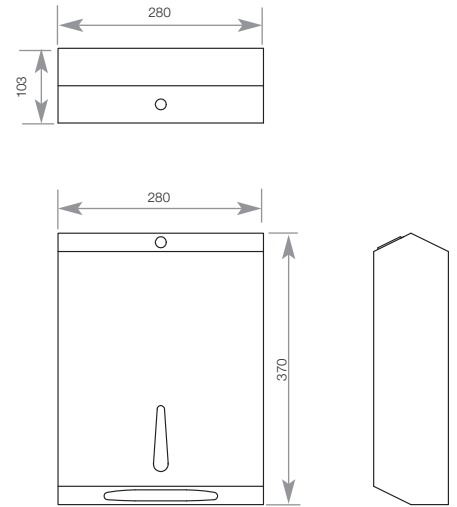

DECLARATION OF PERFORMANCE

BC928

DOLPHIN STAINLESS STEEL MAXI PAPER TOWEL DISPENSER

- > Lockable paper towel dispenser
- > High quality stainless steel
- > Flush lock to facilitate easier cleaning
- > Ideal for larger washrooms
- > Capacity for 450 'Z' fold paper towels

HEIGHT	370 MM
WIDTH	280 MM
PROJECTION	103 MM

PRODUCT CODES

- > Same product with polished finish

BC928B

This is to confirm that the BC928 is suitable for purpose as a paper towel dispenser and conforms with regulations