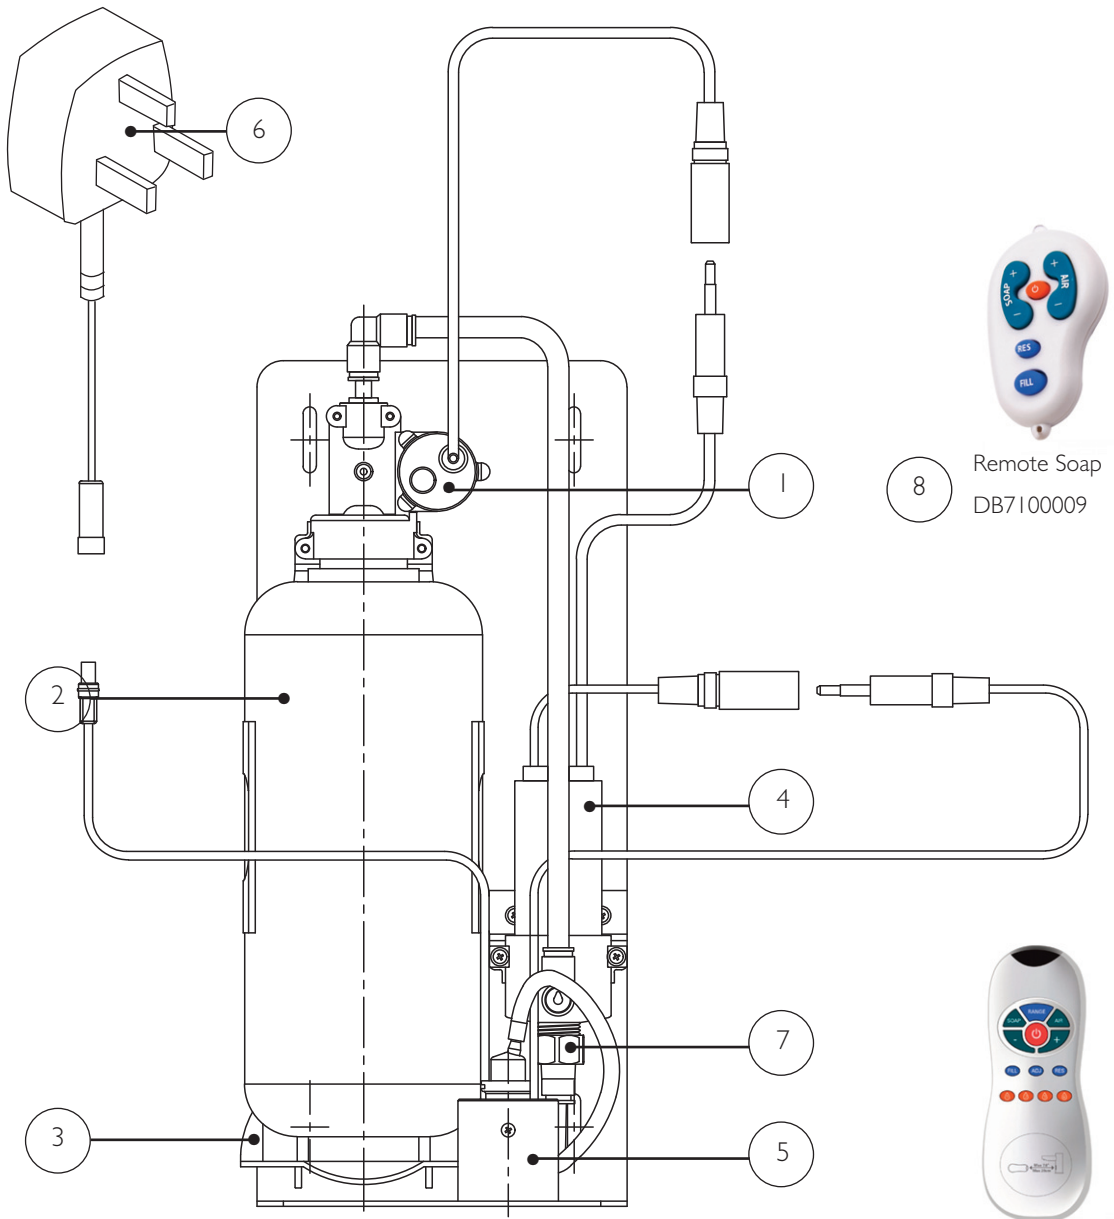

BC634F Dolphin Behind Mirror Foam Soap Dispenser Parts

Part Number	Description	Code
1	Replacement Pump	BC07222028
2	1L Soap Tank	BC07100020
3	1L Soap Tank Support	BC07120175
4	Foam Soap Dispenser Compressor	BC07222010
5	Sensor Kit	DB07220230
6	12V Power Supply	BC06522086
7	Foam Soap Dispenser Filter	DB07120318
8	Remote Control	BC07100008
9	Multifunction Soap + Water Remote Control	DB07100014