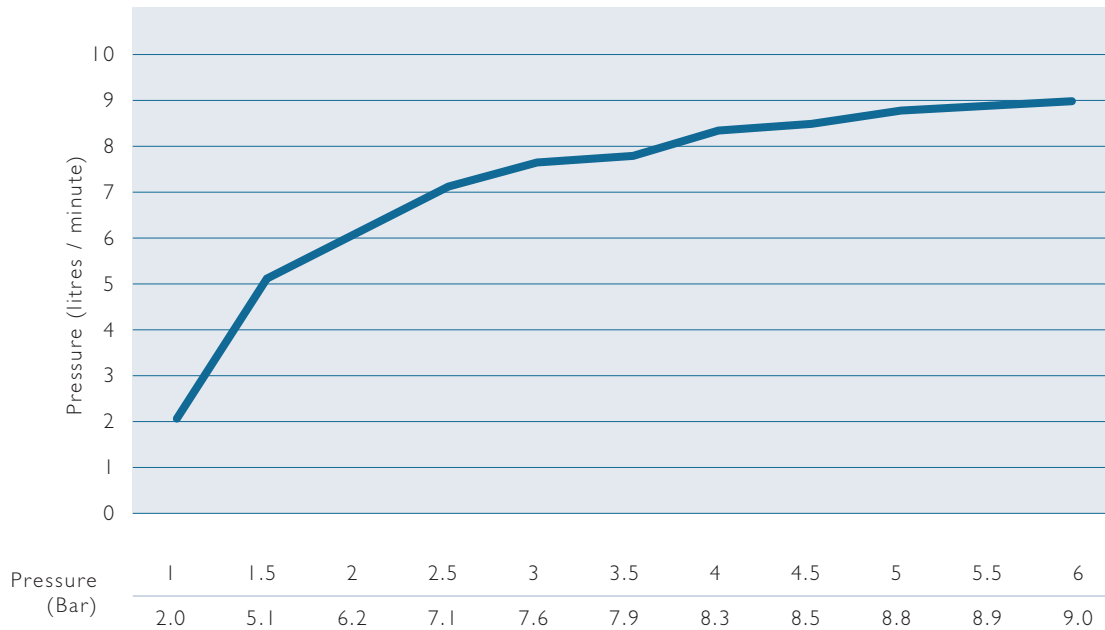

DB3002
DOLPHIN BLUE
SQUARE SLIMLINE SHOWER HEAD
FLOW RATE CHARTS

DBRA9R Flow rate for 9 litres per minute

DBRA6R Flow rate for 6 litres per minute