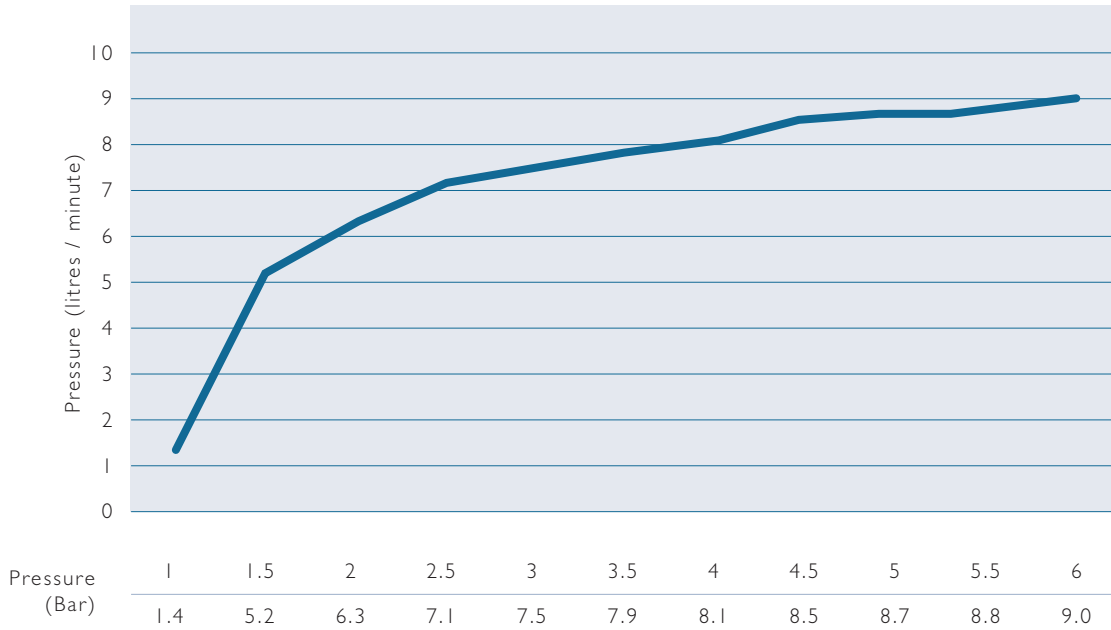

DB3001
DOLPHIN BLUE
ROUND SLIMLINE SHOWER HEAD
FLOW RATE CHARTS

DBRA9R Flow rate for 9 litres per minute

DBRA6R Flow rate for 6 litres per minute