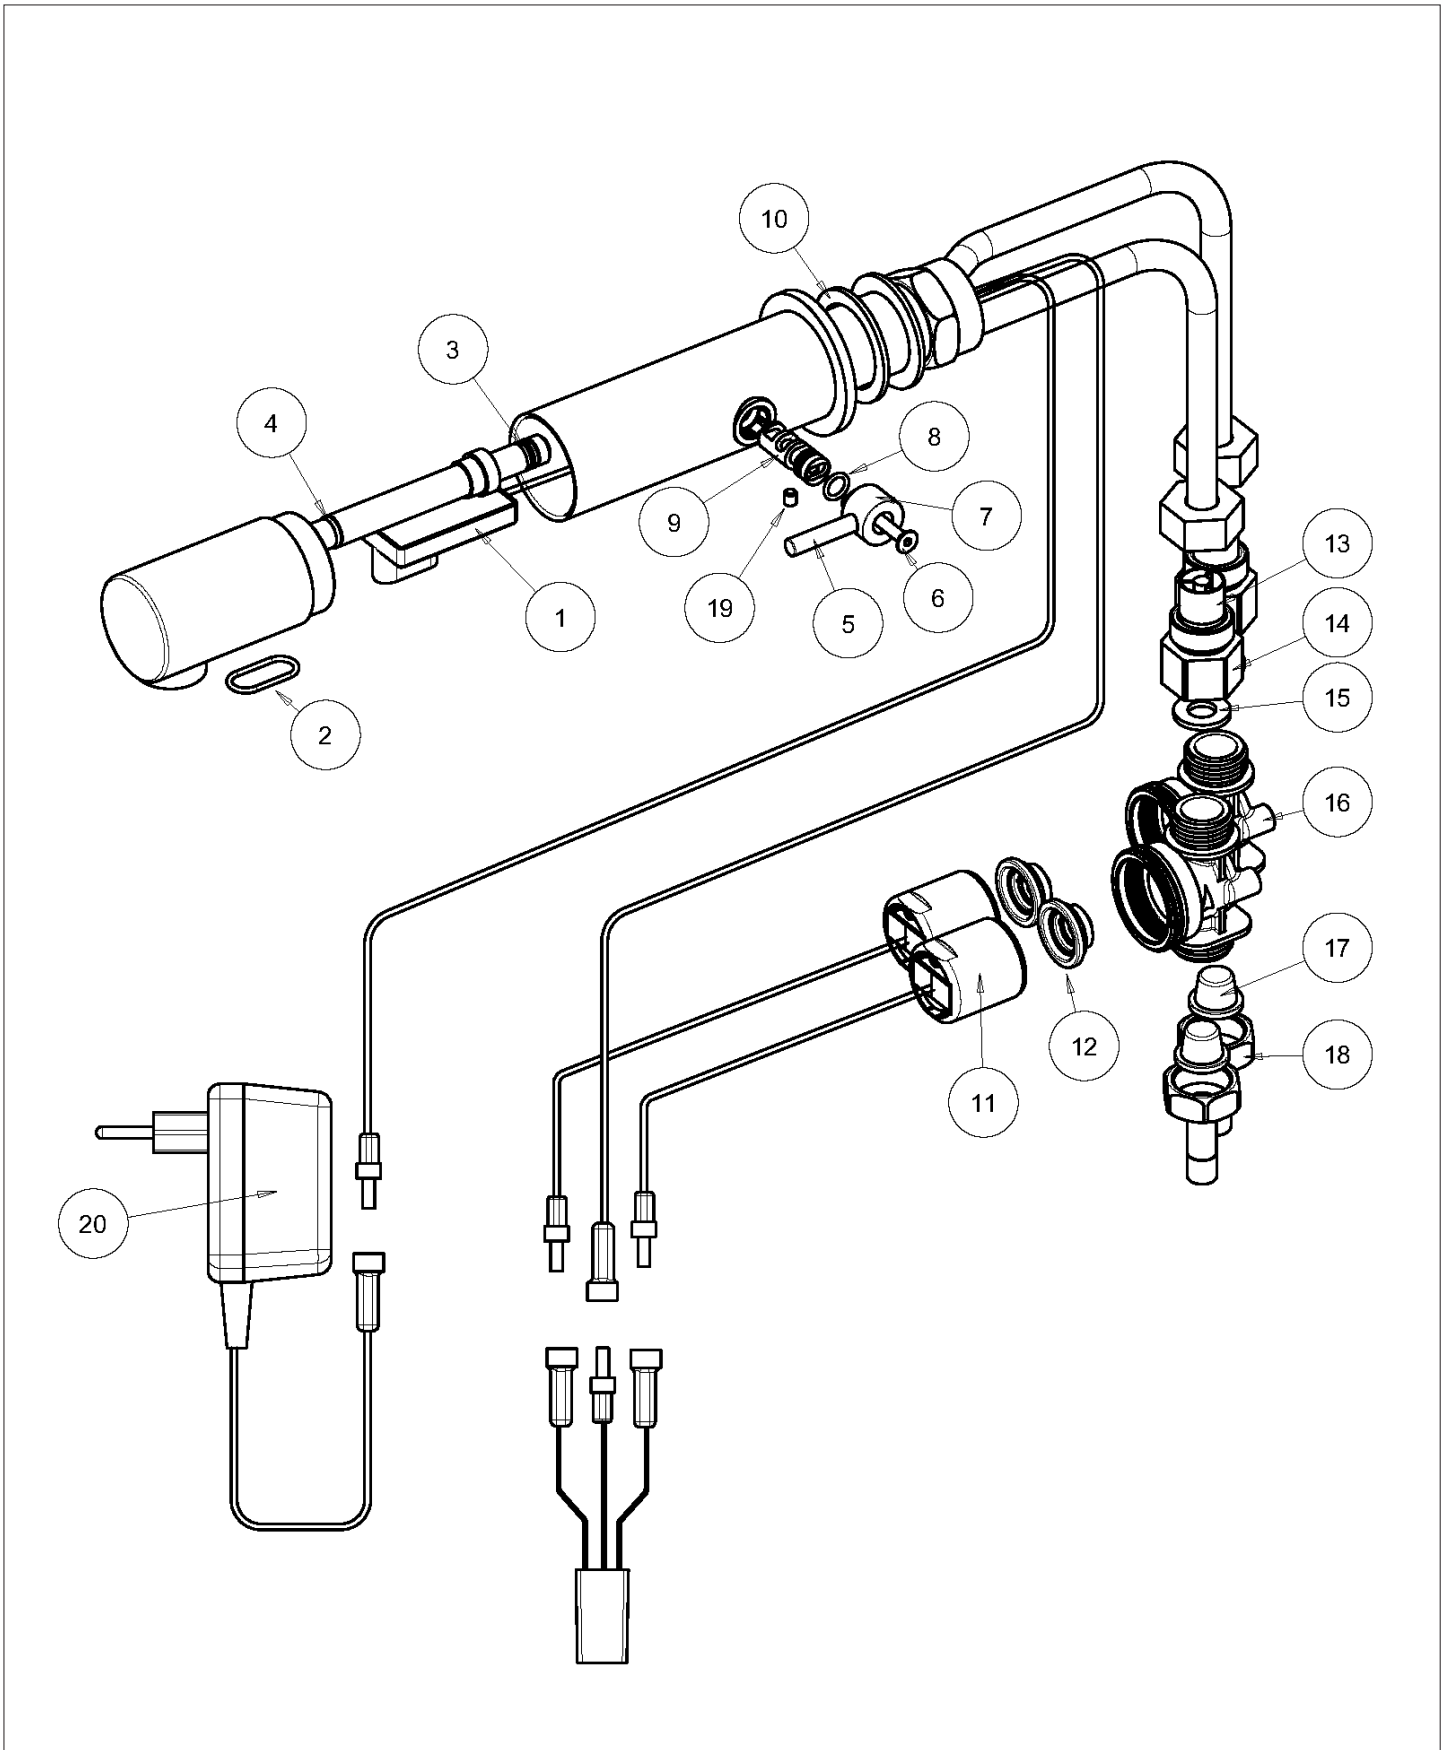

DB450/475 Parts Listing

Spare parts can be obtained only by ordering the relevant kit. Spare parts cannot be ordered individually. In order to locate the relevant spare part, please check the corresponding part and part number at the drawing at the last page.

When ordering spare parts (kits) please mention the corresponding part number:

Quantity	Part location (see overleaf)	Description	Part Number
		Seals and Screws Kit	DB 07210113
2	3	O-ring	04510070
1	4	O-ring	04510078
1	10	Gasket	04520005
1	2	O-ring	04510193
1	19	Screw	05010506
		SA Sensor Kit	DB07220239
1	1	SA Sensor	08002325
1	2	O-ring	04510193
		Check Valve + Nipple 1/2" Kit	DB08520018
1	13	Check Valve	07045010
1	14	Nipple	04510365
1	15	Gasket	04520005
		Solenoid BS-Housing Kit/	DB07231008/
1	16	Solenoid valve's body	07502019
1	17	Filter	08530013
1	18	Nipple	07025015/ 07025078
		Solenoid Valve Kit	DB07230017
1	11	Solenoid valve	07500025
1	12	Diaphragm	04500001
1	2	Diaphragm	04500001
		Mixer Handle Kit	DB07260007
1	6	Screw	05040422
1	7	Handle Base	07099124
1	5	Handle	07030009
1	8	O-ring	04510070
1	9	Axis	07030018
	20	Transformer	DB85M