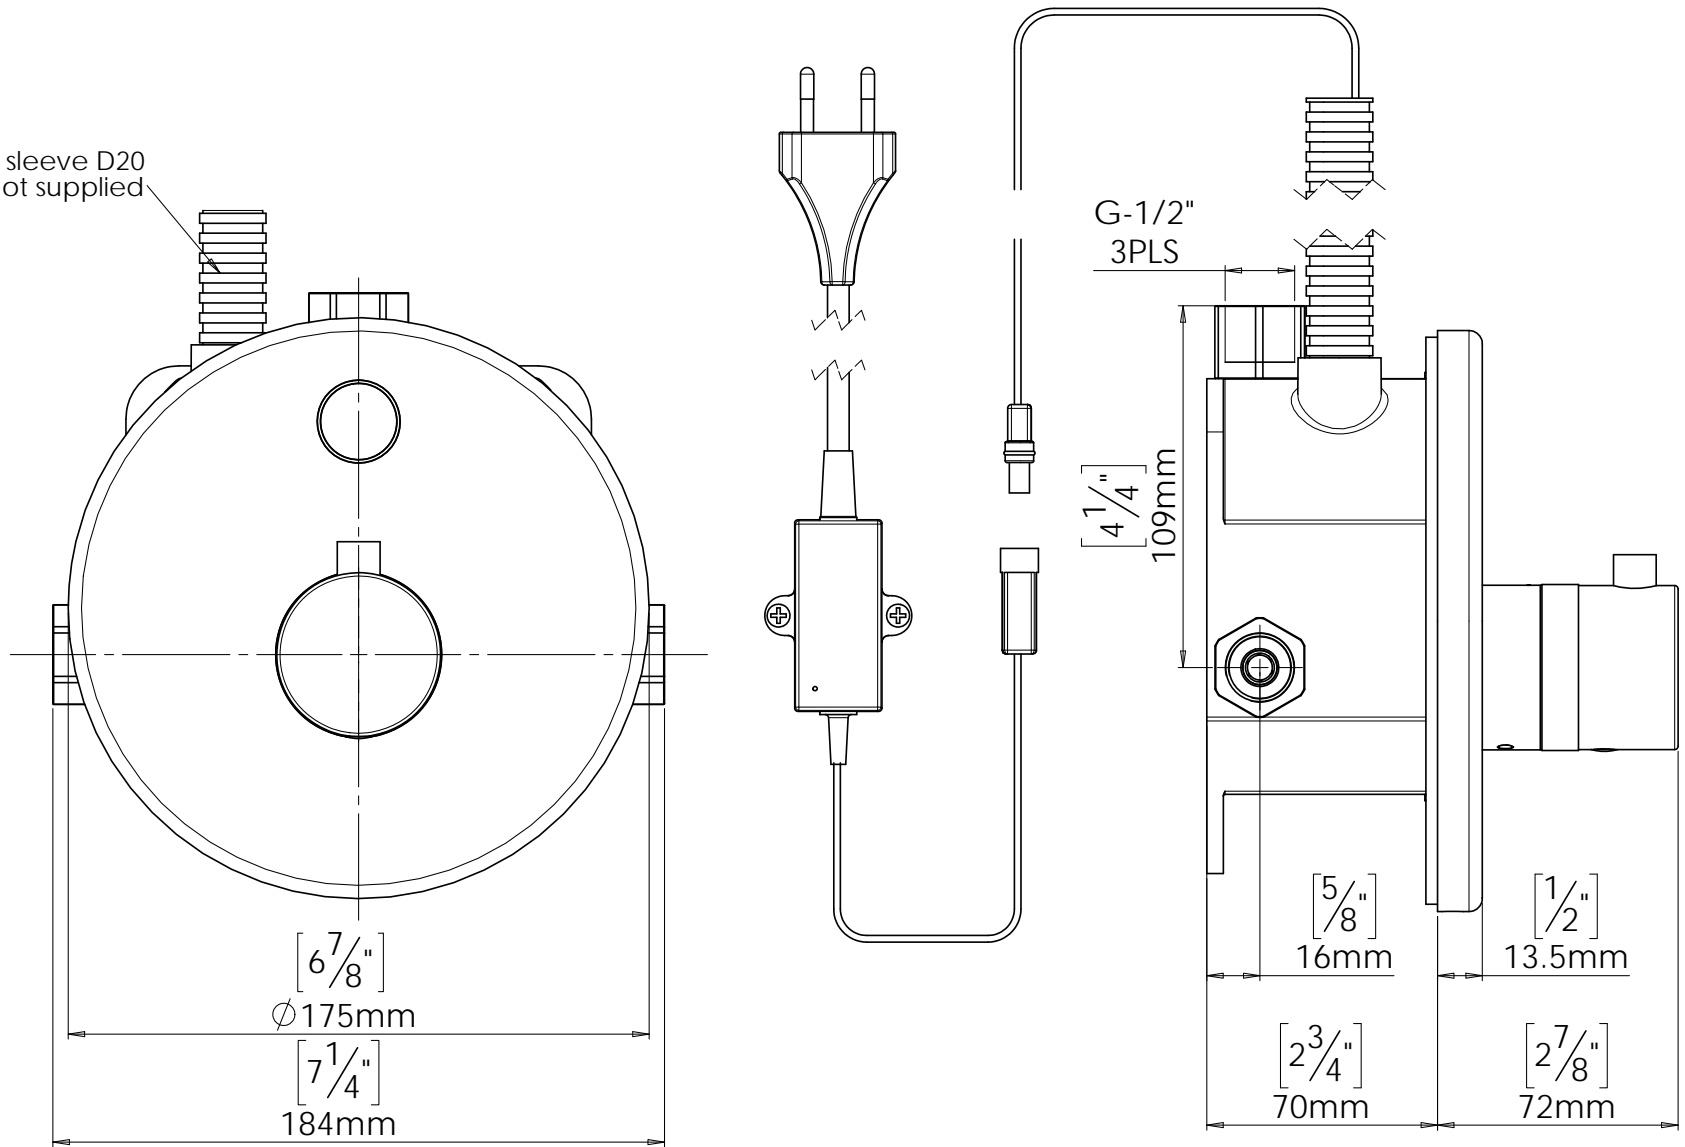

Green protection sleeve D20  
is not supplied

Dolphin Solutions Ltd

DOLPHIN BLUE ELECTRONIC SEMI RECESSED PIEZO TOUCH THERMOSTATIC  
SHOWER CONTROL  
DB 1200T/DB 1225T