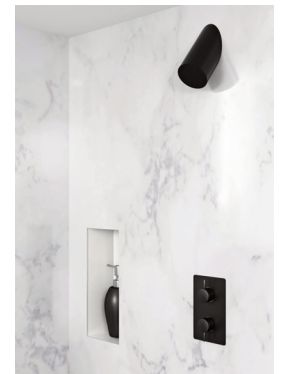

DB3905.5.01

PRODUCT CODES

- › **DB3906.1** satin stainless steel finish
- › **DB3906.2** mirror polish finish
- › **DB3906.5.01** matt black finish