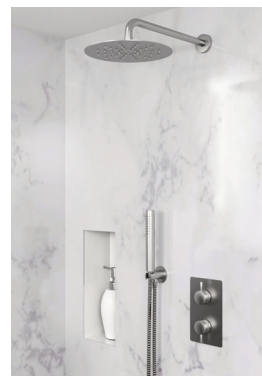

DB3905

DOLPHIN SHOWER SET WITH WALL MOUNTED HEAD AND HANDHELD

- › Dolphin Blue concealed shower Valve with thermostatic temperature control and two-way diverter – outlets for fixed head and handheld
- › Dolphin Blue Wall Mounted Shower Arm – 350mm Length
- › Dolphin Blue ultra-thin round shower head Ø250 with safety valve
- › Dolphin Blue wall outlet and holder with 1/2" BSP connection
- › Dolphin Blue flexible shower hose – Length: 1500mm
- › Dolphin Blue handheld shower head
- › 2 Flow Regulators included to provide 6 or 9 Litres per minute @ 6 bar
- › Available in polished, satin/brushed and matt black finishes
- › Suitable for all water systems
- › WRAS Approved components.
 - DB3100 – WRAS No. 1911347
 - DB3001 – WRAS No. 2003342
 - DB3061 – WRAS No. 2003371
 - DB3071 – WRAS No. 2003357
 - DB3030 - WRAS No. 1904081
 - DB3020 – WRAS No. N/A

DB3905.2

DB3905.5.01

PRODUCT CODES

- › **DB3905.1** satin stainless steel finish
- › **DB3905.2** mirror polish finish
- › **DB3905.5.01** matt black finish