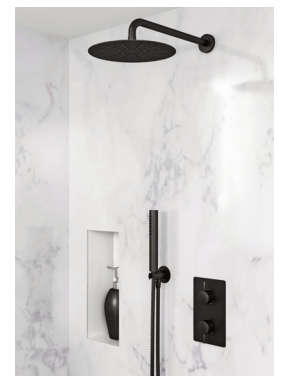

DB3905

DOLPHIN SHOWER SET WITH WALL MOUNTED HEAD AND HANDHELD

- › Dolphin Blue concealed shower Valve with thermostatic temperature control and two-way diverter – outlets for fixed head and handheld
- › Dolphin Blue Wall Mounted Shower Arm – 350mm Length
- › Dolphin Blue ultra-thin round shower head Ø250 with safety valve
- › Dolphin Blue wall outlet and holder with 1/2" BSP connection
- › Dolphin Blue flexible shower hose – Length: 1500mm
- › Dolphin Blue handheld shower head
- › 2 Flow Regulators included to provide 6 or 9 Litres per minute @ 6 bar
- › Available in polished, satin/brushed and matt black finishes
- › Suitable for all water systems
- › WRAS Approved components.
 - DB3100 – WRAS No. 1911347
 - DB3001 – WRAS No. 2003342
 - DB3061 – WRAS No. 2003371
 - DB3071 – WRAS No. 2003357
 - DB3030 - WRAS No. 1904081
 - DB3020 – WRAS No. N/A

DB3905.2

DB3905.5.01

PRODUCT CODES

- › **DB3905.1** satin stainless steel finish
- › **DB3905.2** mirror polish finish
- › **DB3905.5.01** matt black finish