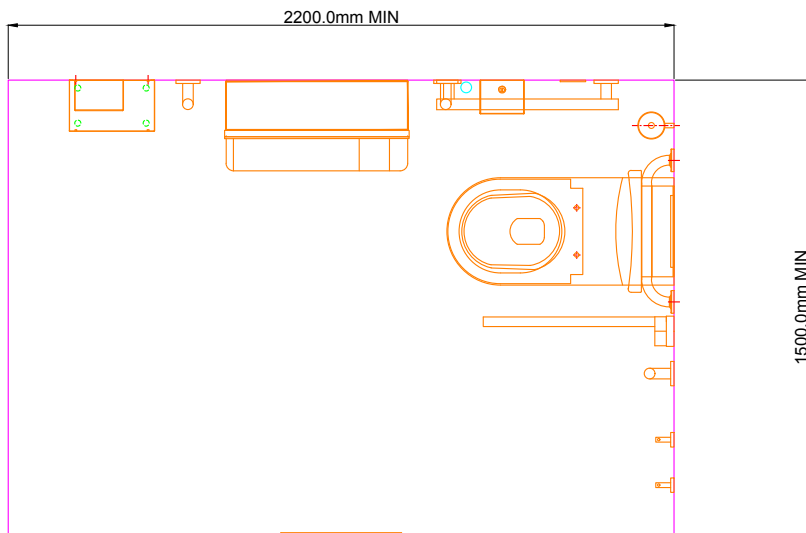

SIDE ELEVATION

FRONT ELEVATION

PLAN

DOLPHIN SOLUTIONS LIMITED
 ACCESSIBLE ALAVO Doc M WC SET
 AA1000