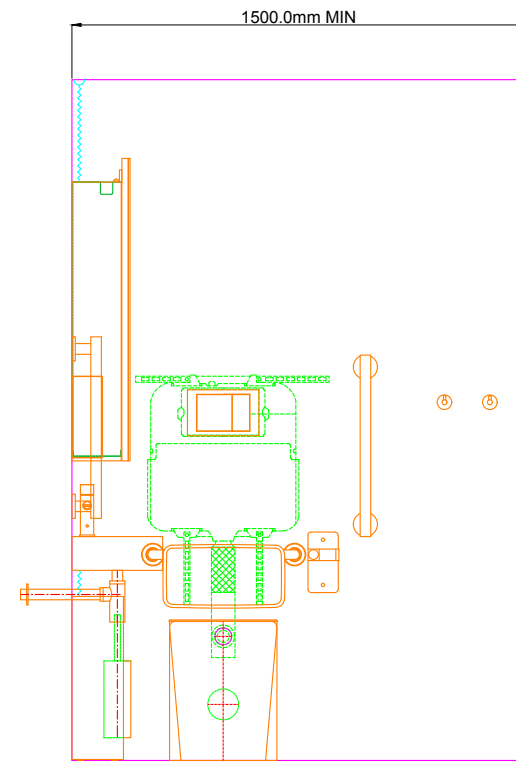

SIDE ELEVATION

FRONT ELEVATION

PLAN

DOLPHIN SOLUTIONS LIMITED
 ACCESSIBLE ALAVO Doc M WC SET
 AA1000