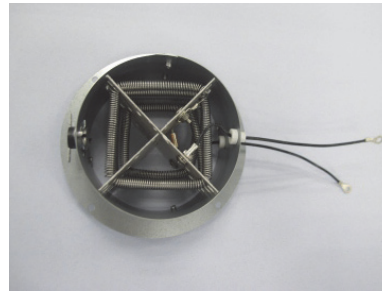

BC2200W

DOLPHIN HAND DRYER

OVERVIEW SPARE PARTS

Motor

SP-Motor-01

Heating element

SP-Heater-01

PCB+Sensor

SP-Timer-04
SP-Sensor-01/02