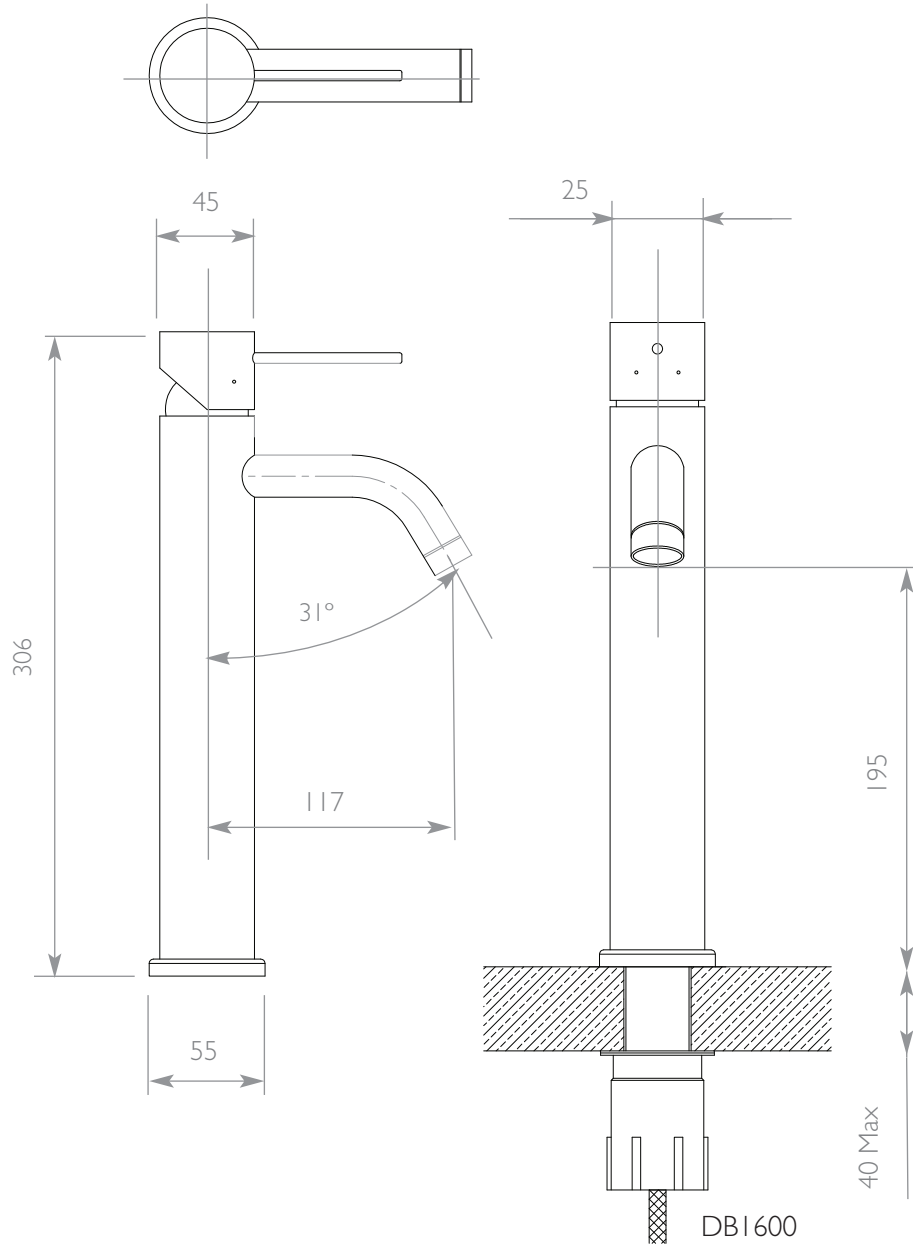

DBI600 / DBI650

Dolphin Blue Monobloc Mixer Tap Solid Stainless Steel Construction

Dolphin Solutions Ltd
Southpoint, Compass Park, Bodiam,
Robertsbridge, TN32 5BS

Tel: +44 (0)1424 20 22 24
Fax: +44 (0)1424 205 200
info@dolphinsolutions.co.uk
www.dolphinsolutions.co.uk