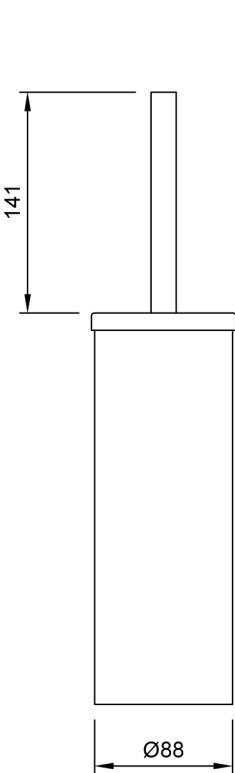

DOLPHIN SPARE BRUSH HANDLE AND HEAD

DOLPHIN SOLUTIONS LIMITED
DOLPHIN TOILET BRUSH SET
BC727