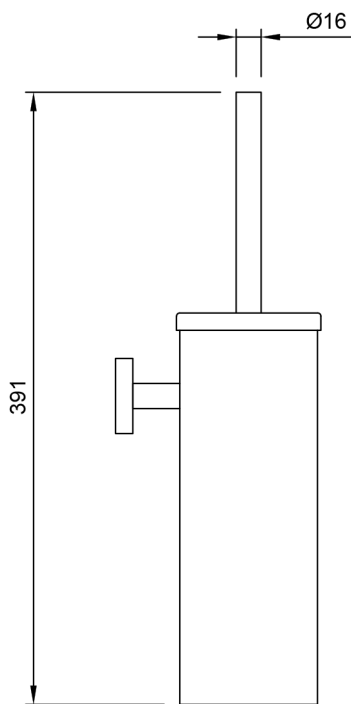

DOLPHIN SPARE BRUSH HANDLE AND HEAD

DOLPHIN SOLUTIONS LIMITED
DOLPHIN TOILET BRUSH SET
BC727