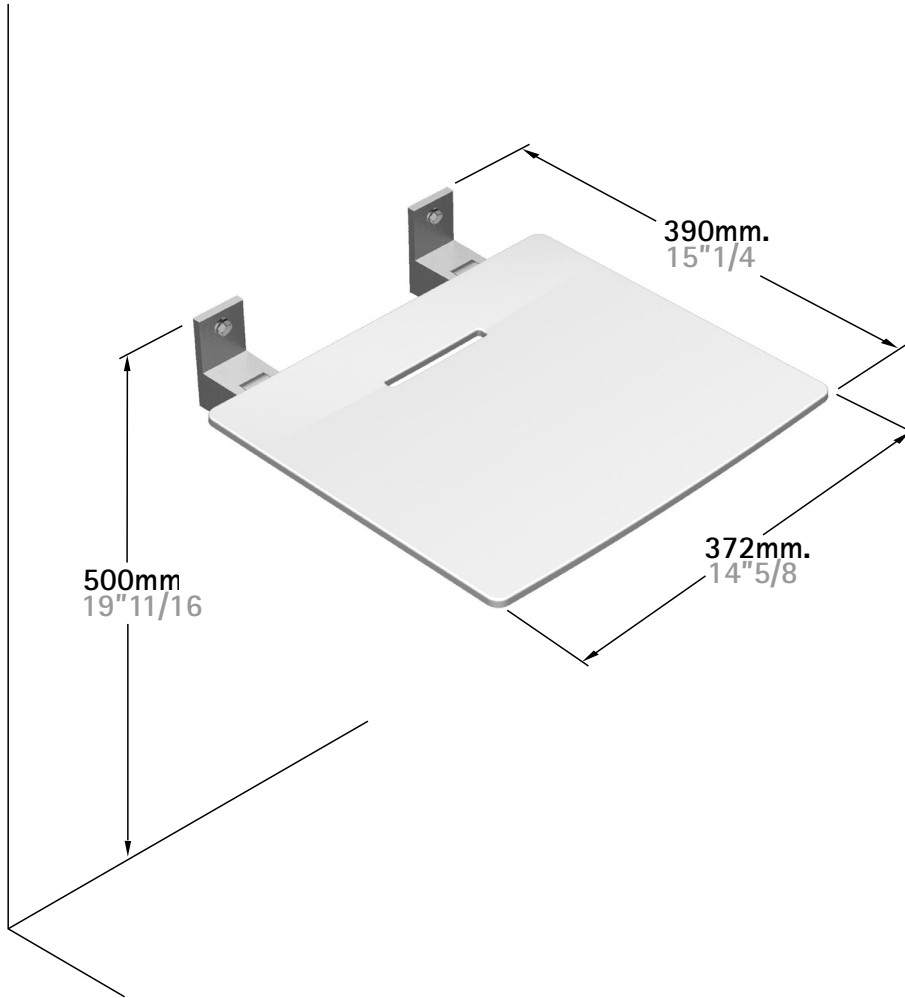

Materiales Macizos | Semihuecos
Hollow | Compact Materials
Massivmaterial | Halbhohl

Muro Madera
Wood Wall
Wand aus Holz

Fijaciones recomendadas
Recommended Fixations
Empfohlene Befestigungen