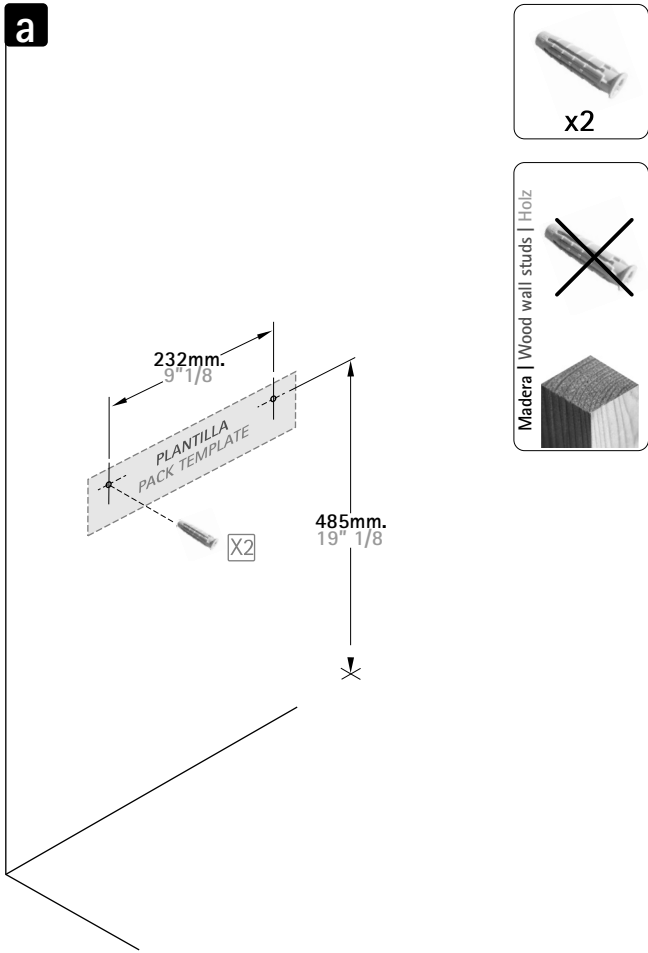

Do not leave children unattended