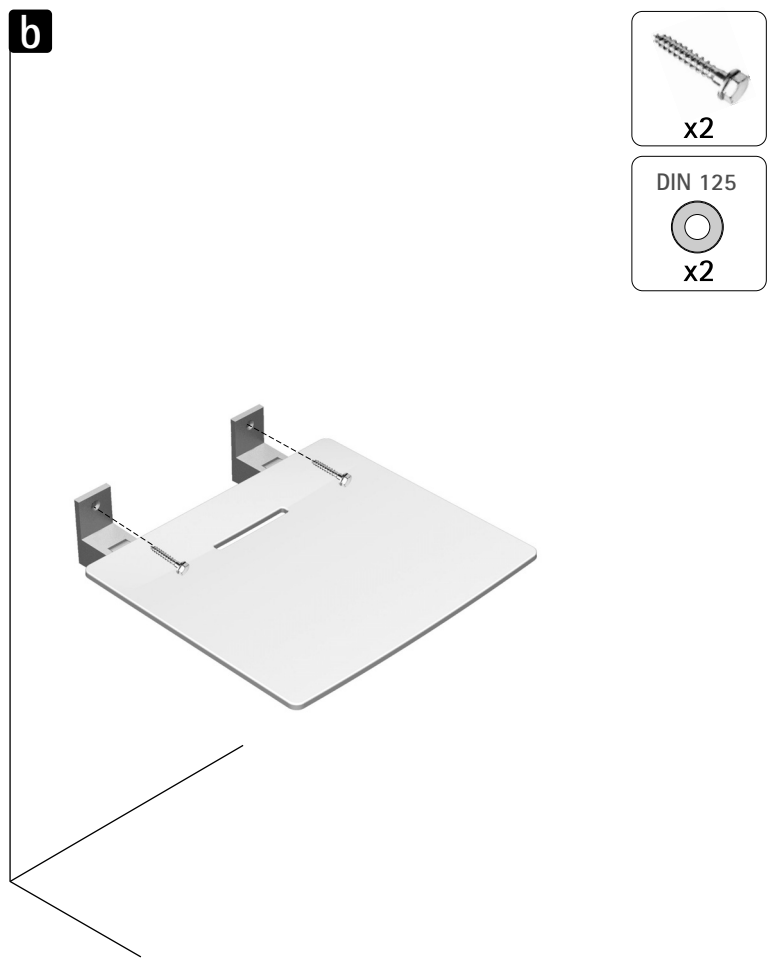

Do not leave children unattended