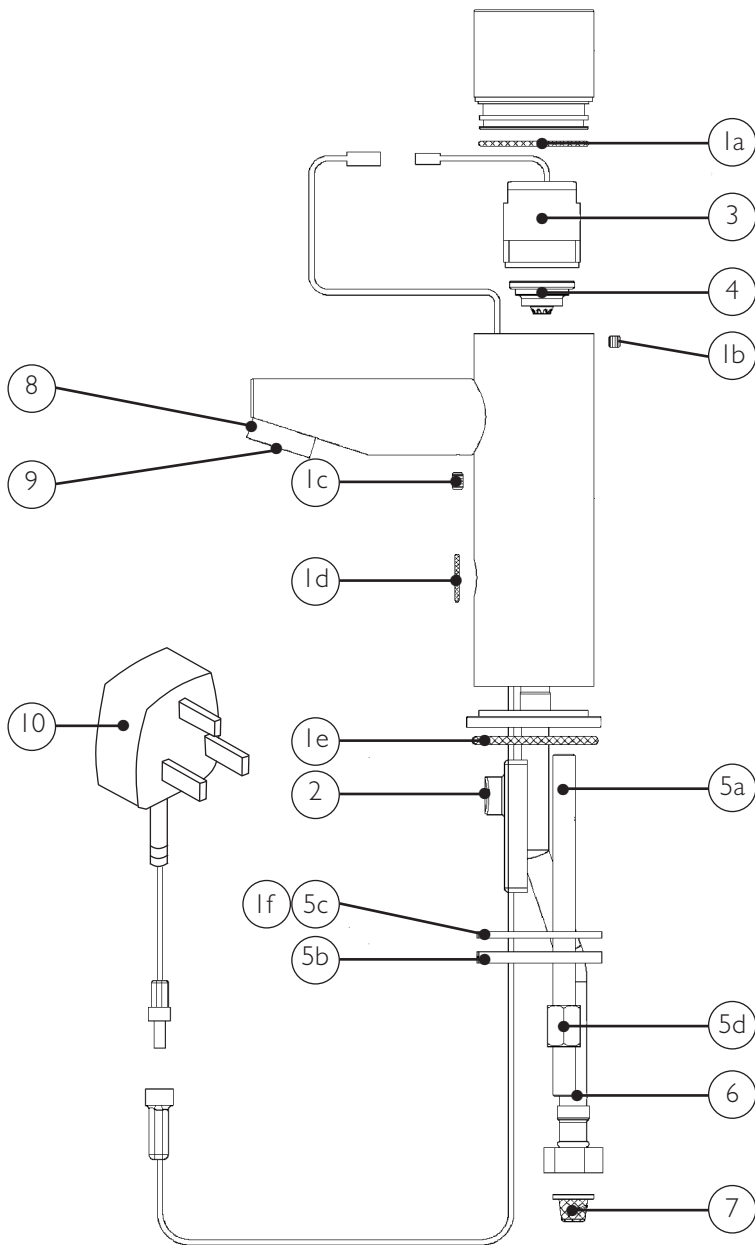

# DBI00 / DBI25 Tap Range Parts

Item	Description	Part No.
	<b>Seals and Screws Kit</b>	DB07210074
1a	O-Ring	
1b	Screw	
1c	Screw	
1d	O-Ring	
1e	O-Ring	
1f	Gasket	

	<b>Sensor Kit</b>	DB07220183
2	Infrared sensor c/w O-ring 1 d	

	<b>Solenoid Valve Kit</b>	DB07230017
3	Solonoid Valve	
4	Diaphragm	DB04500001

	<b>Fixation Kit</b>	DB07210021
5a	Fixed Thread	
5b	Metal Washer	
5c	Gasket	
5d	Nut	

6	Flexible Hose	BCZ1524
---	---------------	---------