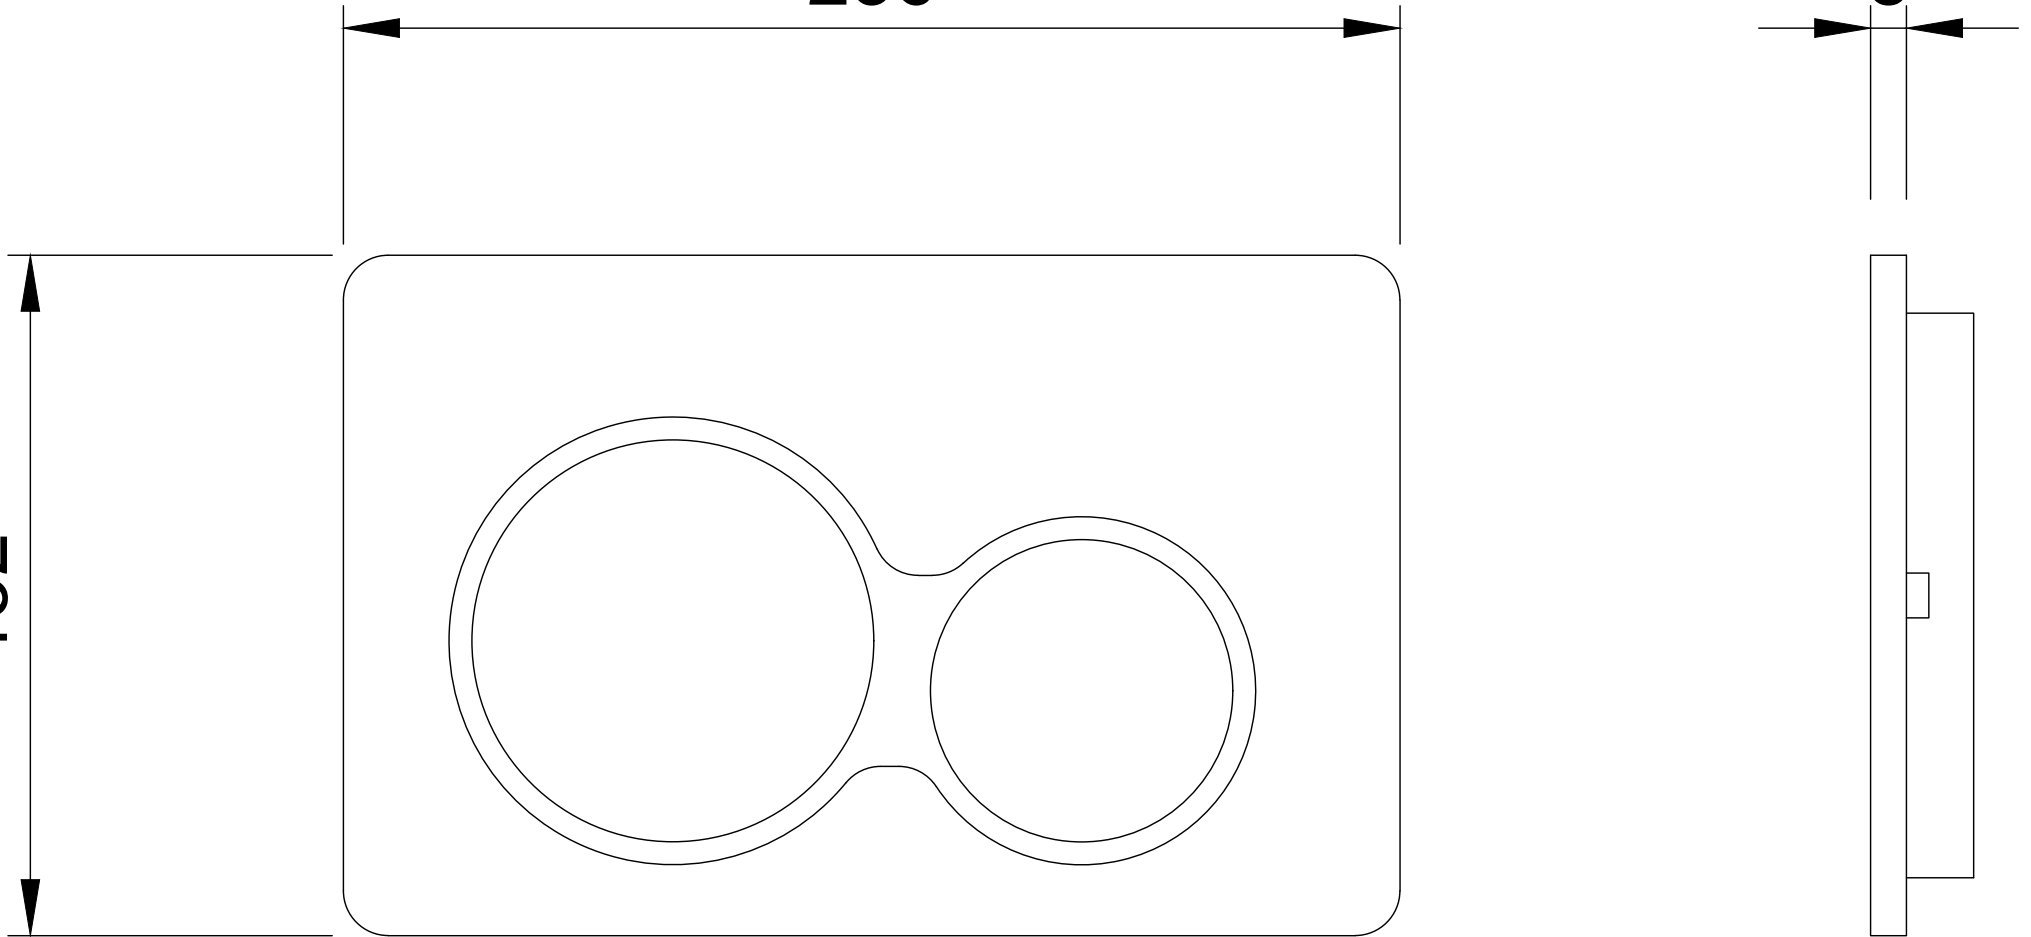

152

236

8

BELL-CHEM PRODUCTS COMPANY  
DOLPHIN CIRCLE PUSH PLATE  
DB 583